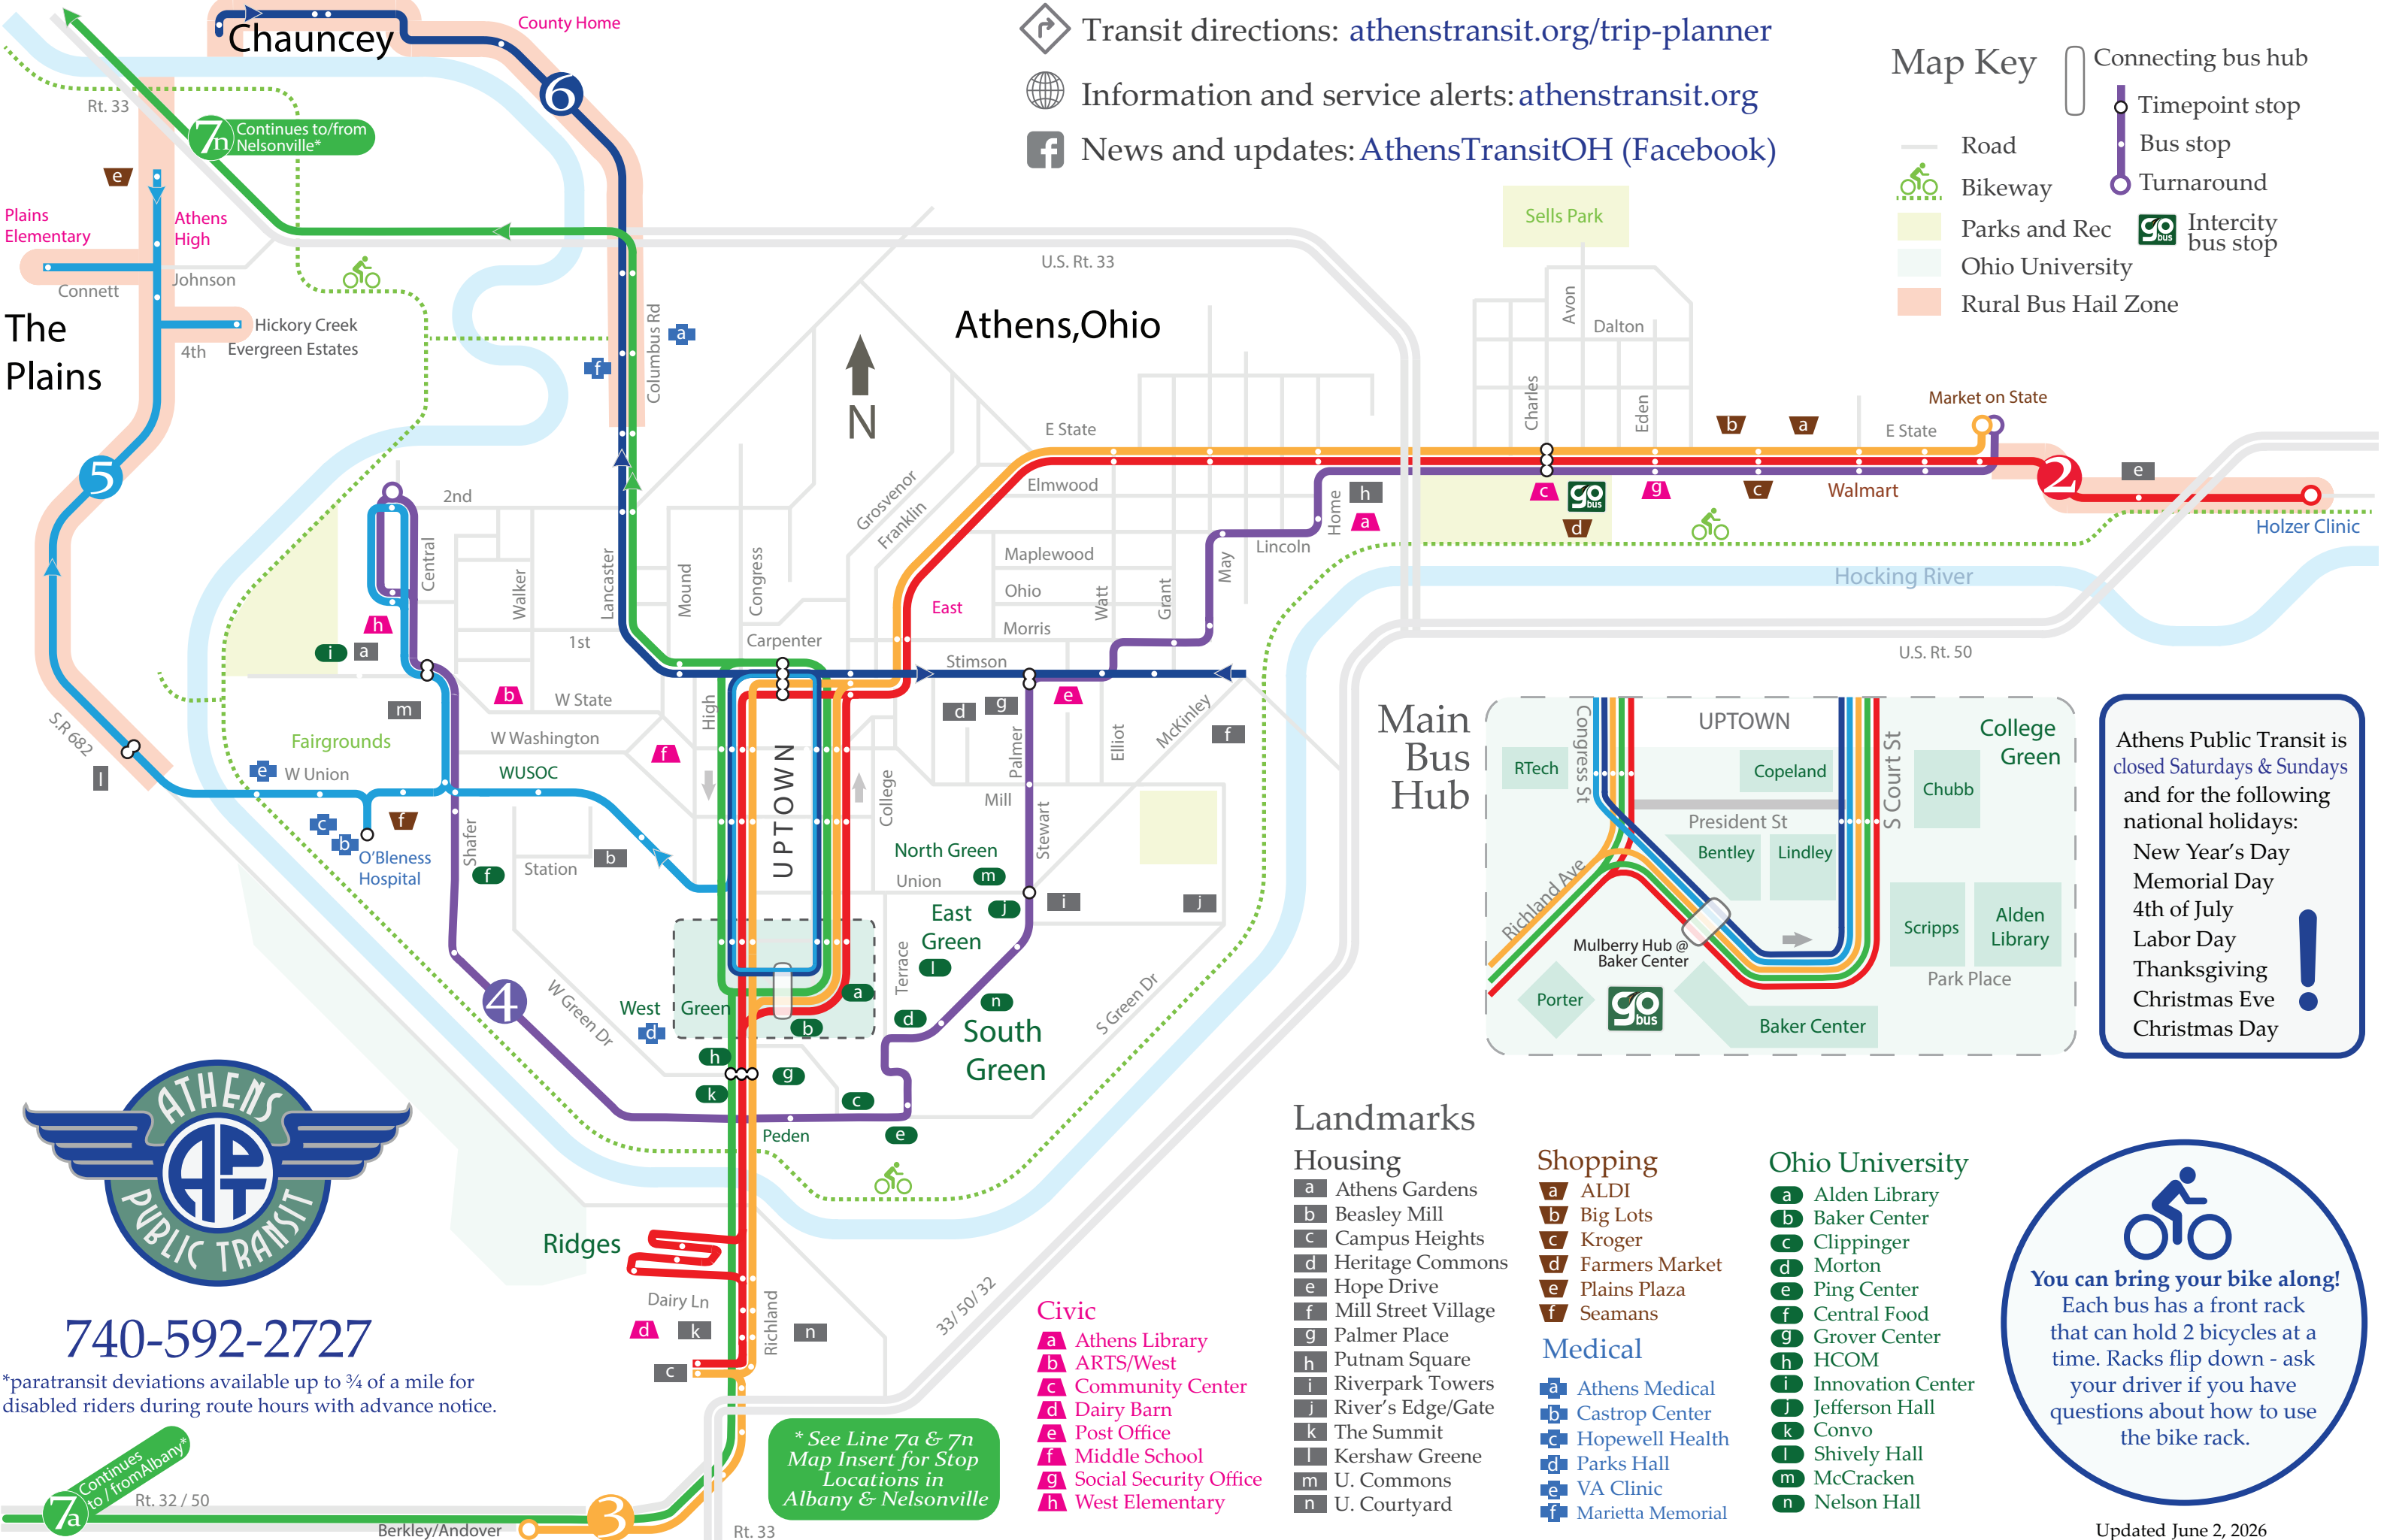

ADA Paratransit Service

If you are disabled and cannot use APT fixed-route stops, paratransit service does pickups and dropoffs up to 3/4 of a mile (one-way) away from the original route during route hours.

Fares... FREE through April 2027

Free Rides & Connections

Children 10 & under ride free with an accompanying adult.

Transfers between buses are free except for transfers to/from Line 7. Both buses must be present, tell your driver that you are transferring.

APT offers connections at the Baker Center Bus Hub (above.)

The OU CATS shuttle also stops there. GoBus stops outside the ground floor of Baker - take the escalators.

Students, Faculty, and Staff of Ohio University can ride APT free of charge by showing their OU ID.

A = Arrival Time
 D = Departure Time

Line 2 runs once an hour

Weekdays 7:30a to 8:22p
 Closed Saturdays & Sundays

First stop of the day:
Baker Center Hub
 Last stop of the day:
Richland & West Green Dr

Riding with APT is now **FREE!** Pick up your free Community Member APT pass from your driver. This is your ticket for free rides through April 2027.