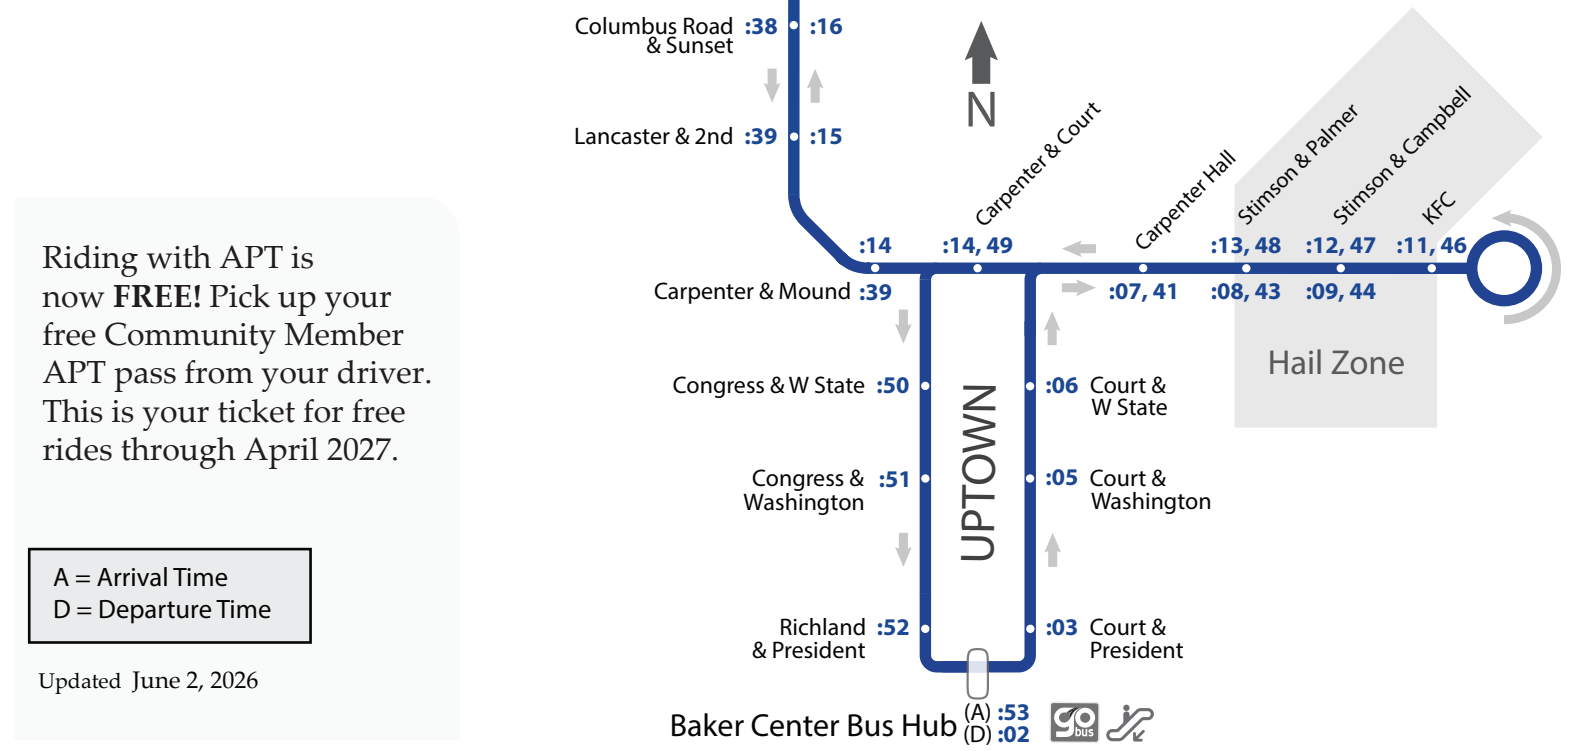

Students, Faculty, and Staff of
 Ohio University can ride APT free
 of charge through the Bobcat Pass
 program by showing their OU ID.

Hail Zone
 In this shaded rural
 area, wave to the
 driver anywhere
 along the route
 and they will
 pick you up at
 the
 nearest
 safe
 place.

Line 6 resets
 once
 an hour

Weekdays 6:54a to 6:54p
 Closed Saturdays & Sundays

First stop of the day:
Baker Center Bus Hub
 Last stop of the day:
Baker Center Bus Hub

6 connects with: 3 7

Riding with APT is
 now **FREE!** Pick up your
 free Community Member
 APT pass from your driver.
 This is your ticket for free
 rides through April 2027.