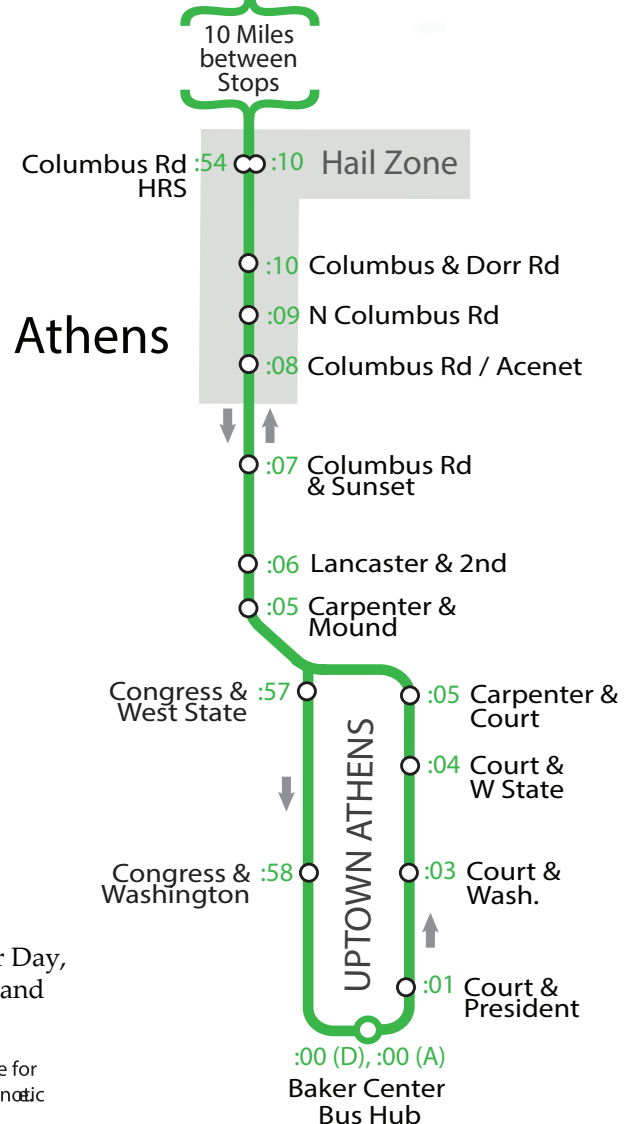

740-592-2727

7-1-1 Ohio Relay Service for disabilities

Visit athenstransit.org to:

Get step by step trip directions

APT is closed:
Sundays, New Year's Day, Memorial Day, July 4th, Labor Day, Thanksgiving, Christmas Eve and Christmas Day

*paratransit deviations available up to 3/4 of a mile for disabled riders during route hours with advance notice