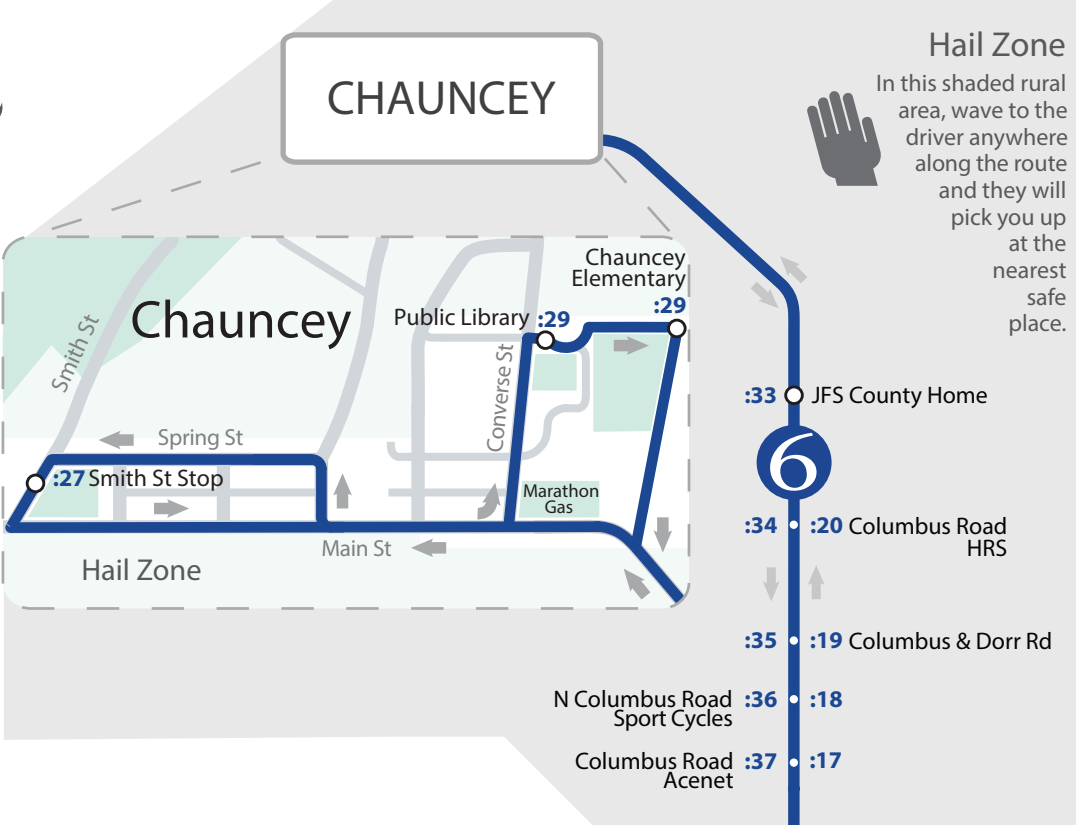

Hail Zone
In this shaded rural
area, wave to the
driver anywhere
along the route
and they will
pick you up at
the
nearest
safe
place.

Line 6 resets
once
an hour

Weekdays 6:54a to 6:54p
Closed Saturdays & Sundays

First stop of the day:
Baker Center Bus Hub
Last stop of the day:
Baker Center Bus Hub

6 connects with: 3 7