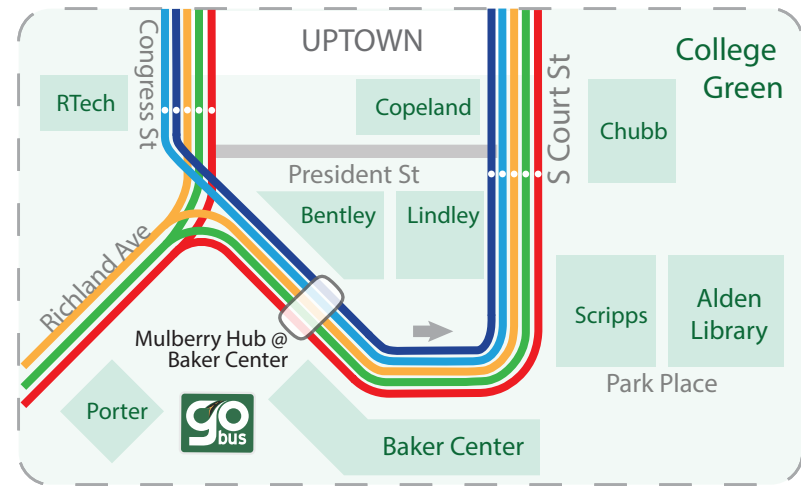

Main Bus Hub

Athens Public Transit is closed Saturdays & Sundays and for the following national holidays:
New Year's Day
Memorial Day
4th of July
Labor Day
Thanksgiving
Christmas Eve
Christmas Day

You can bring your bike along!
Each bus has a front rack that can hold 2 bicycles at a time. Racks flip down - ask your driver if you have questions about how to use the bike rack.