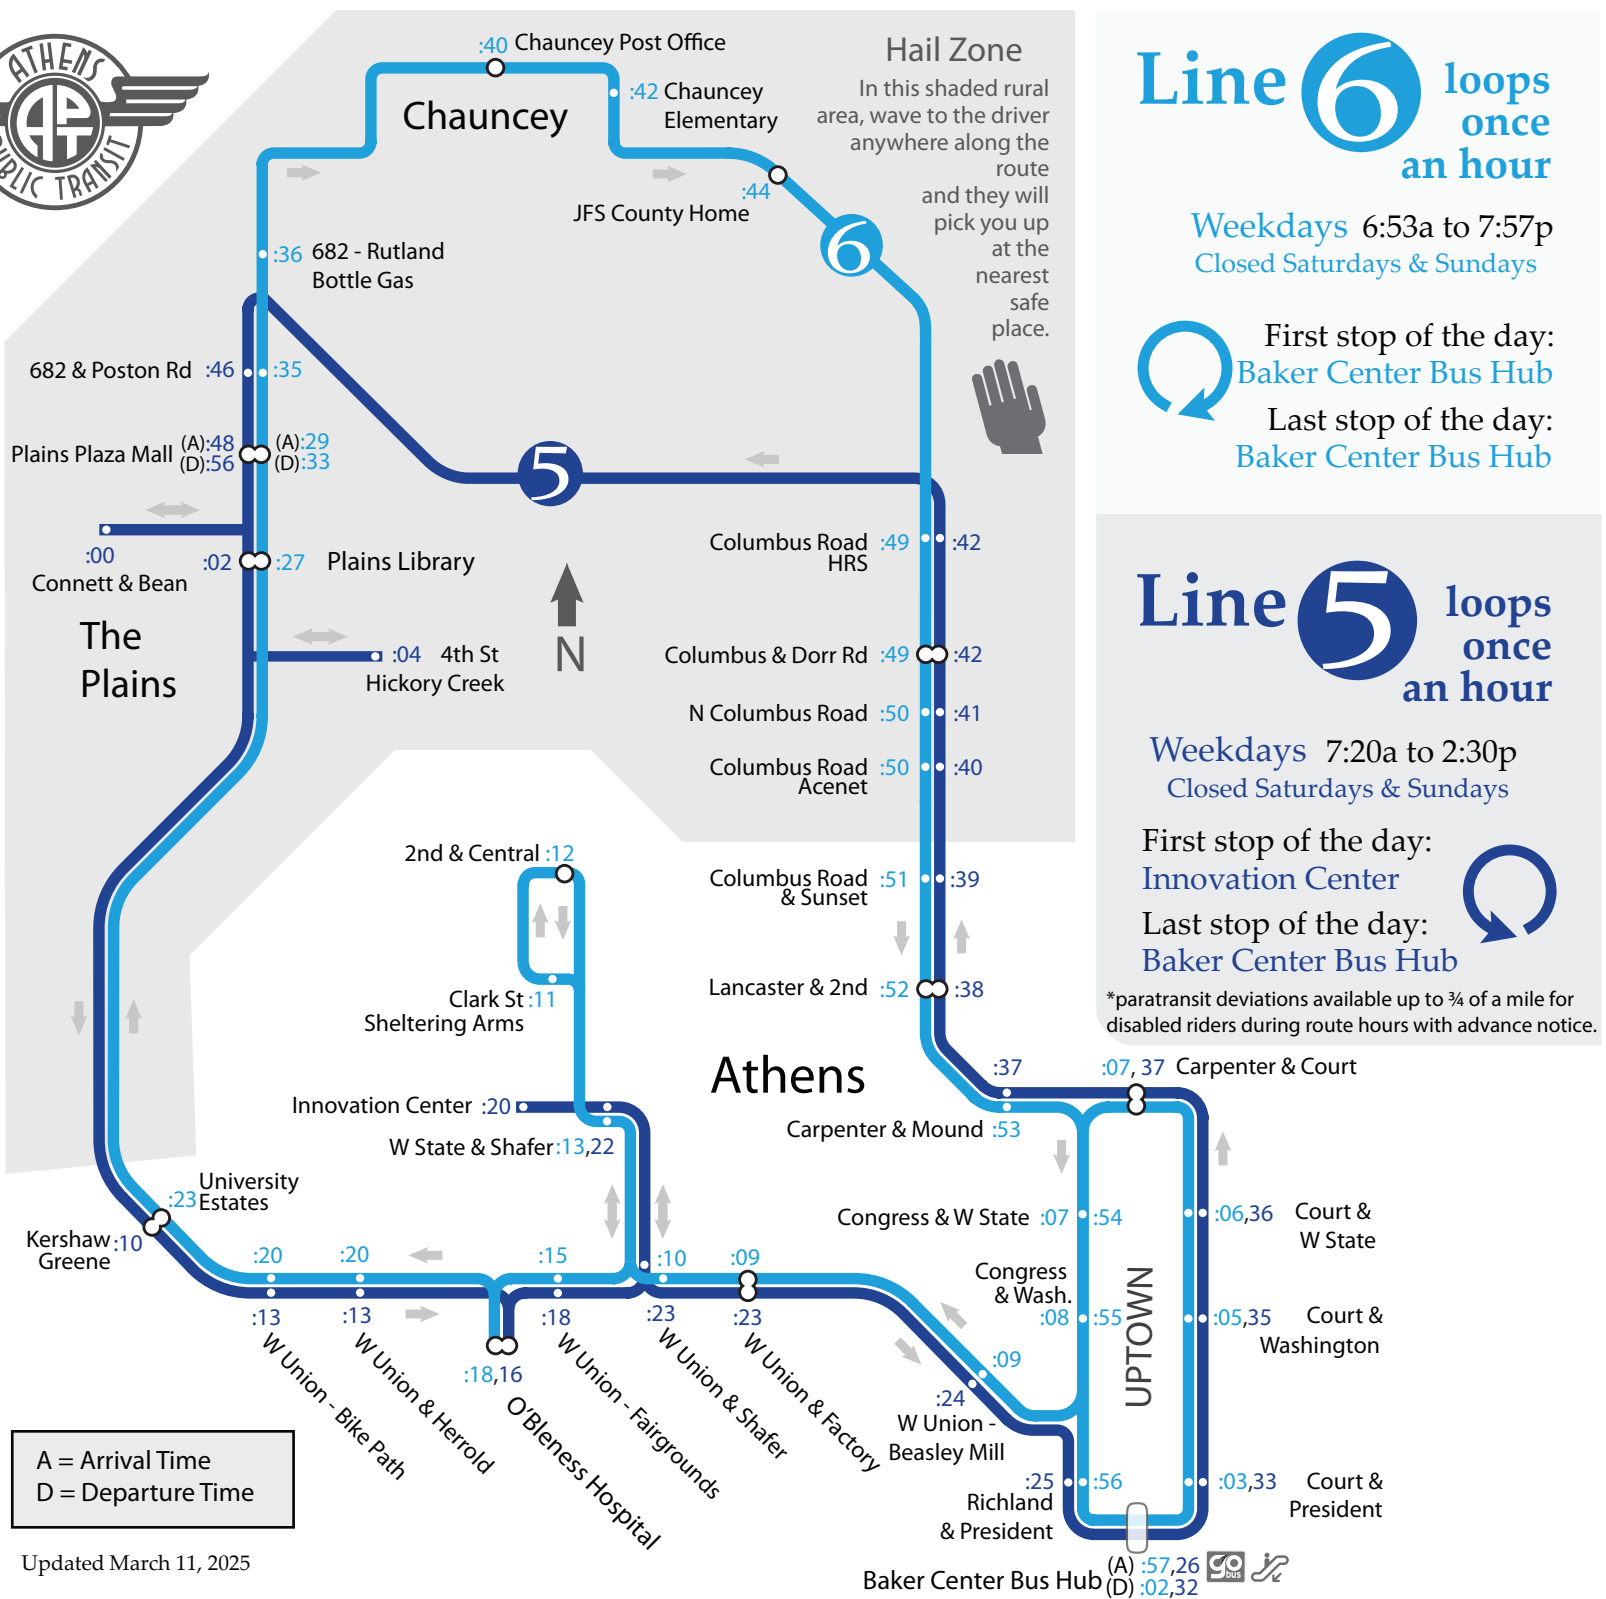

Students, Faculty, and Staff of Ohio University can ride APT free of charge through the Bobcat Pass program by showing their OU ID.

A = Arrival Time
D = Departure Time

Updated March 11, 2025