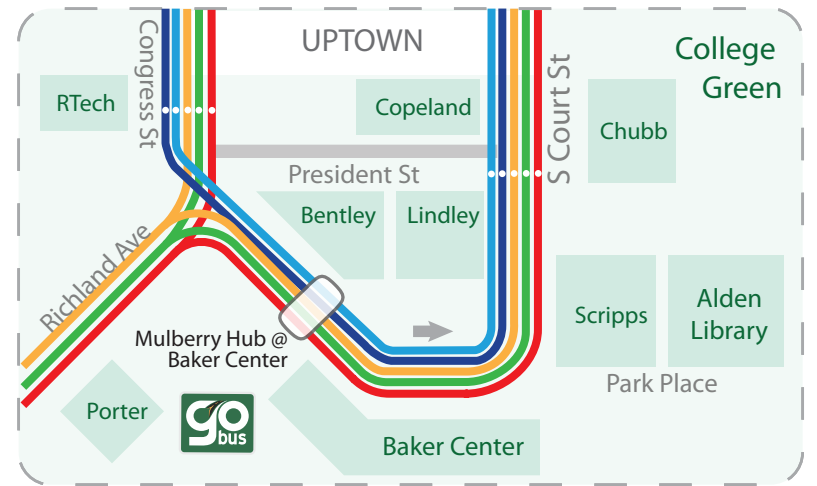

Main Bus Hub

Athens Public Transit is closed Saturdays & Sundays and for the following national holidays:
New Year's Day
Memorial Day
4th of July
Labor Day
Thanksgiving
Christmas Eve
Christmas Day

You can bring your bike along!
Each bus has a front rack that can hold 2 bicycles at a time. Racks flip down - ask your driver if you have questions about how to use the bike rack.

Updated: March 11, 2025