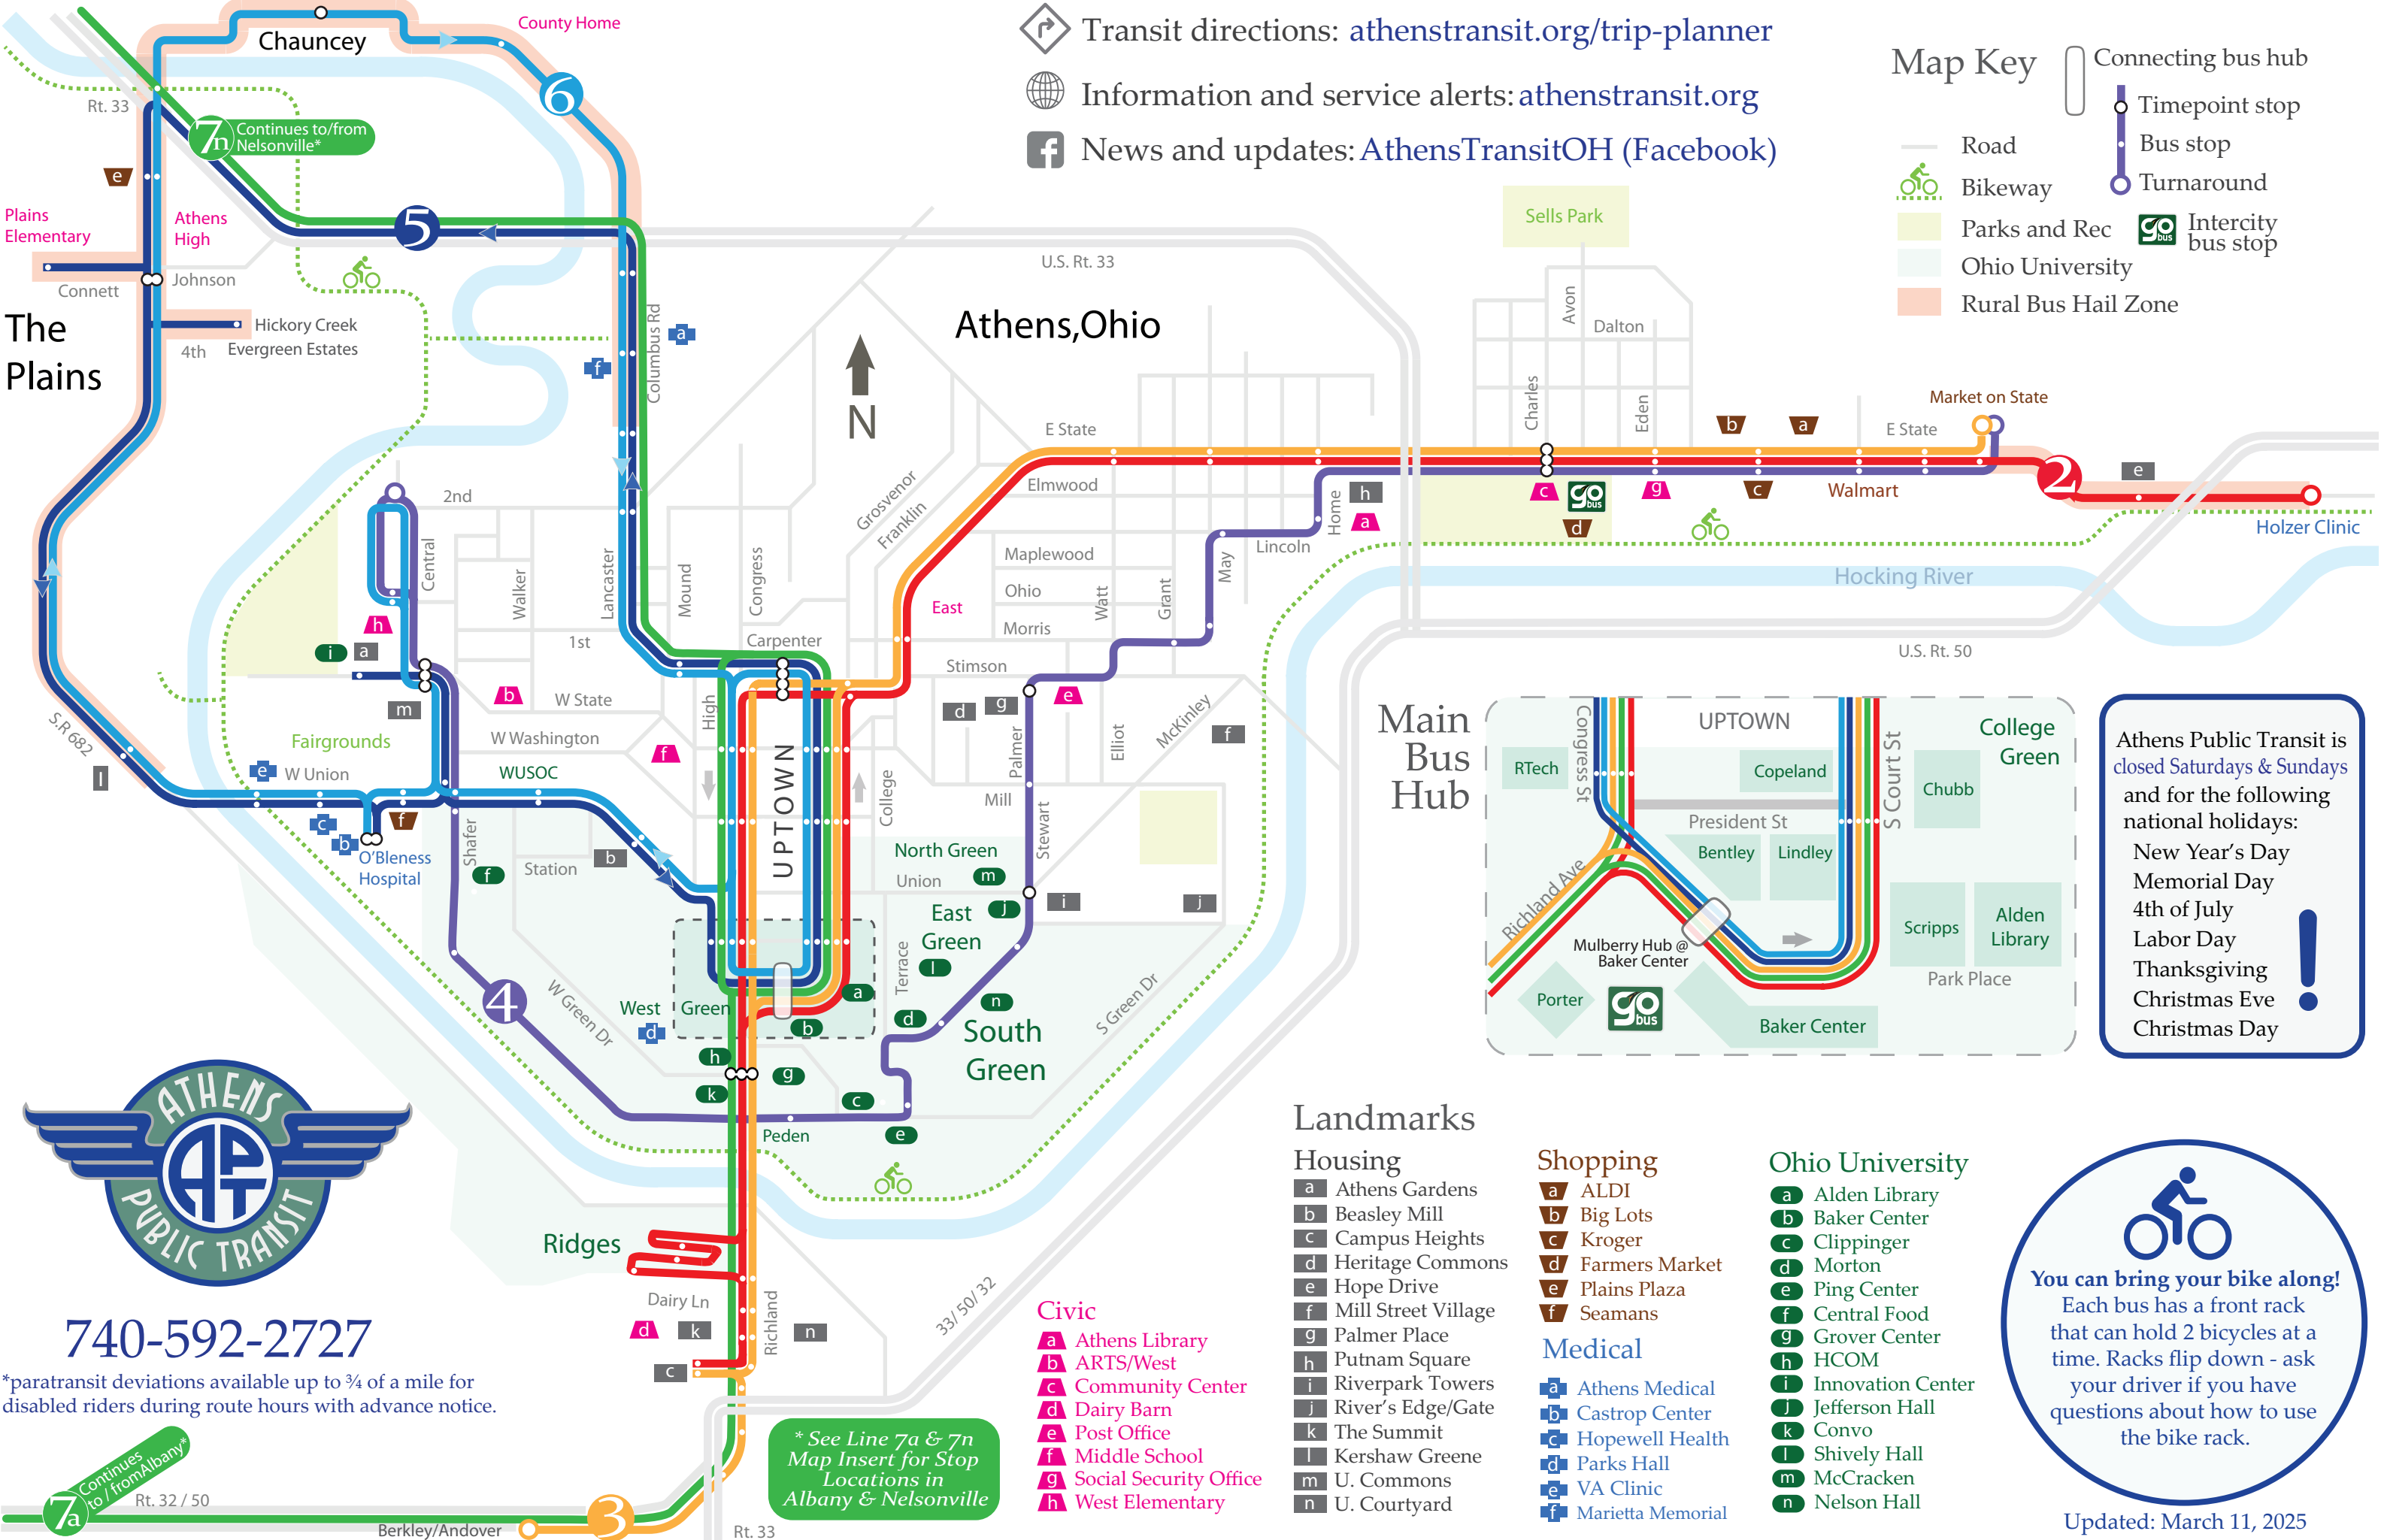

Transit directions: athenstransit.org/trip-planner
Information and service alerts: athenstransit.org
News and updates: [AthensTransitOH (Facebook)](https://www.facebook.com/AthensTransitOH)

Map Key

- Connecting bus hub
- Timepoint stop
- Bus stop
- Turnaround
- Road
- Bikeway
- Parks and Rec
- Ohio University
- Rural Bus Hail Zone
- Intercity bus stop