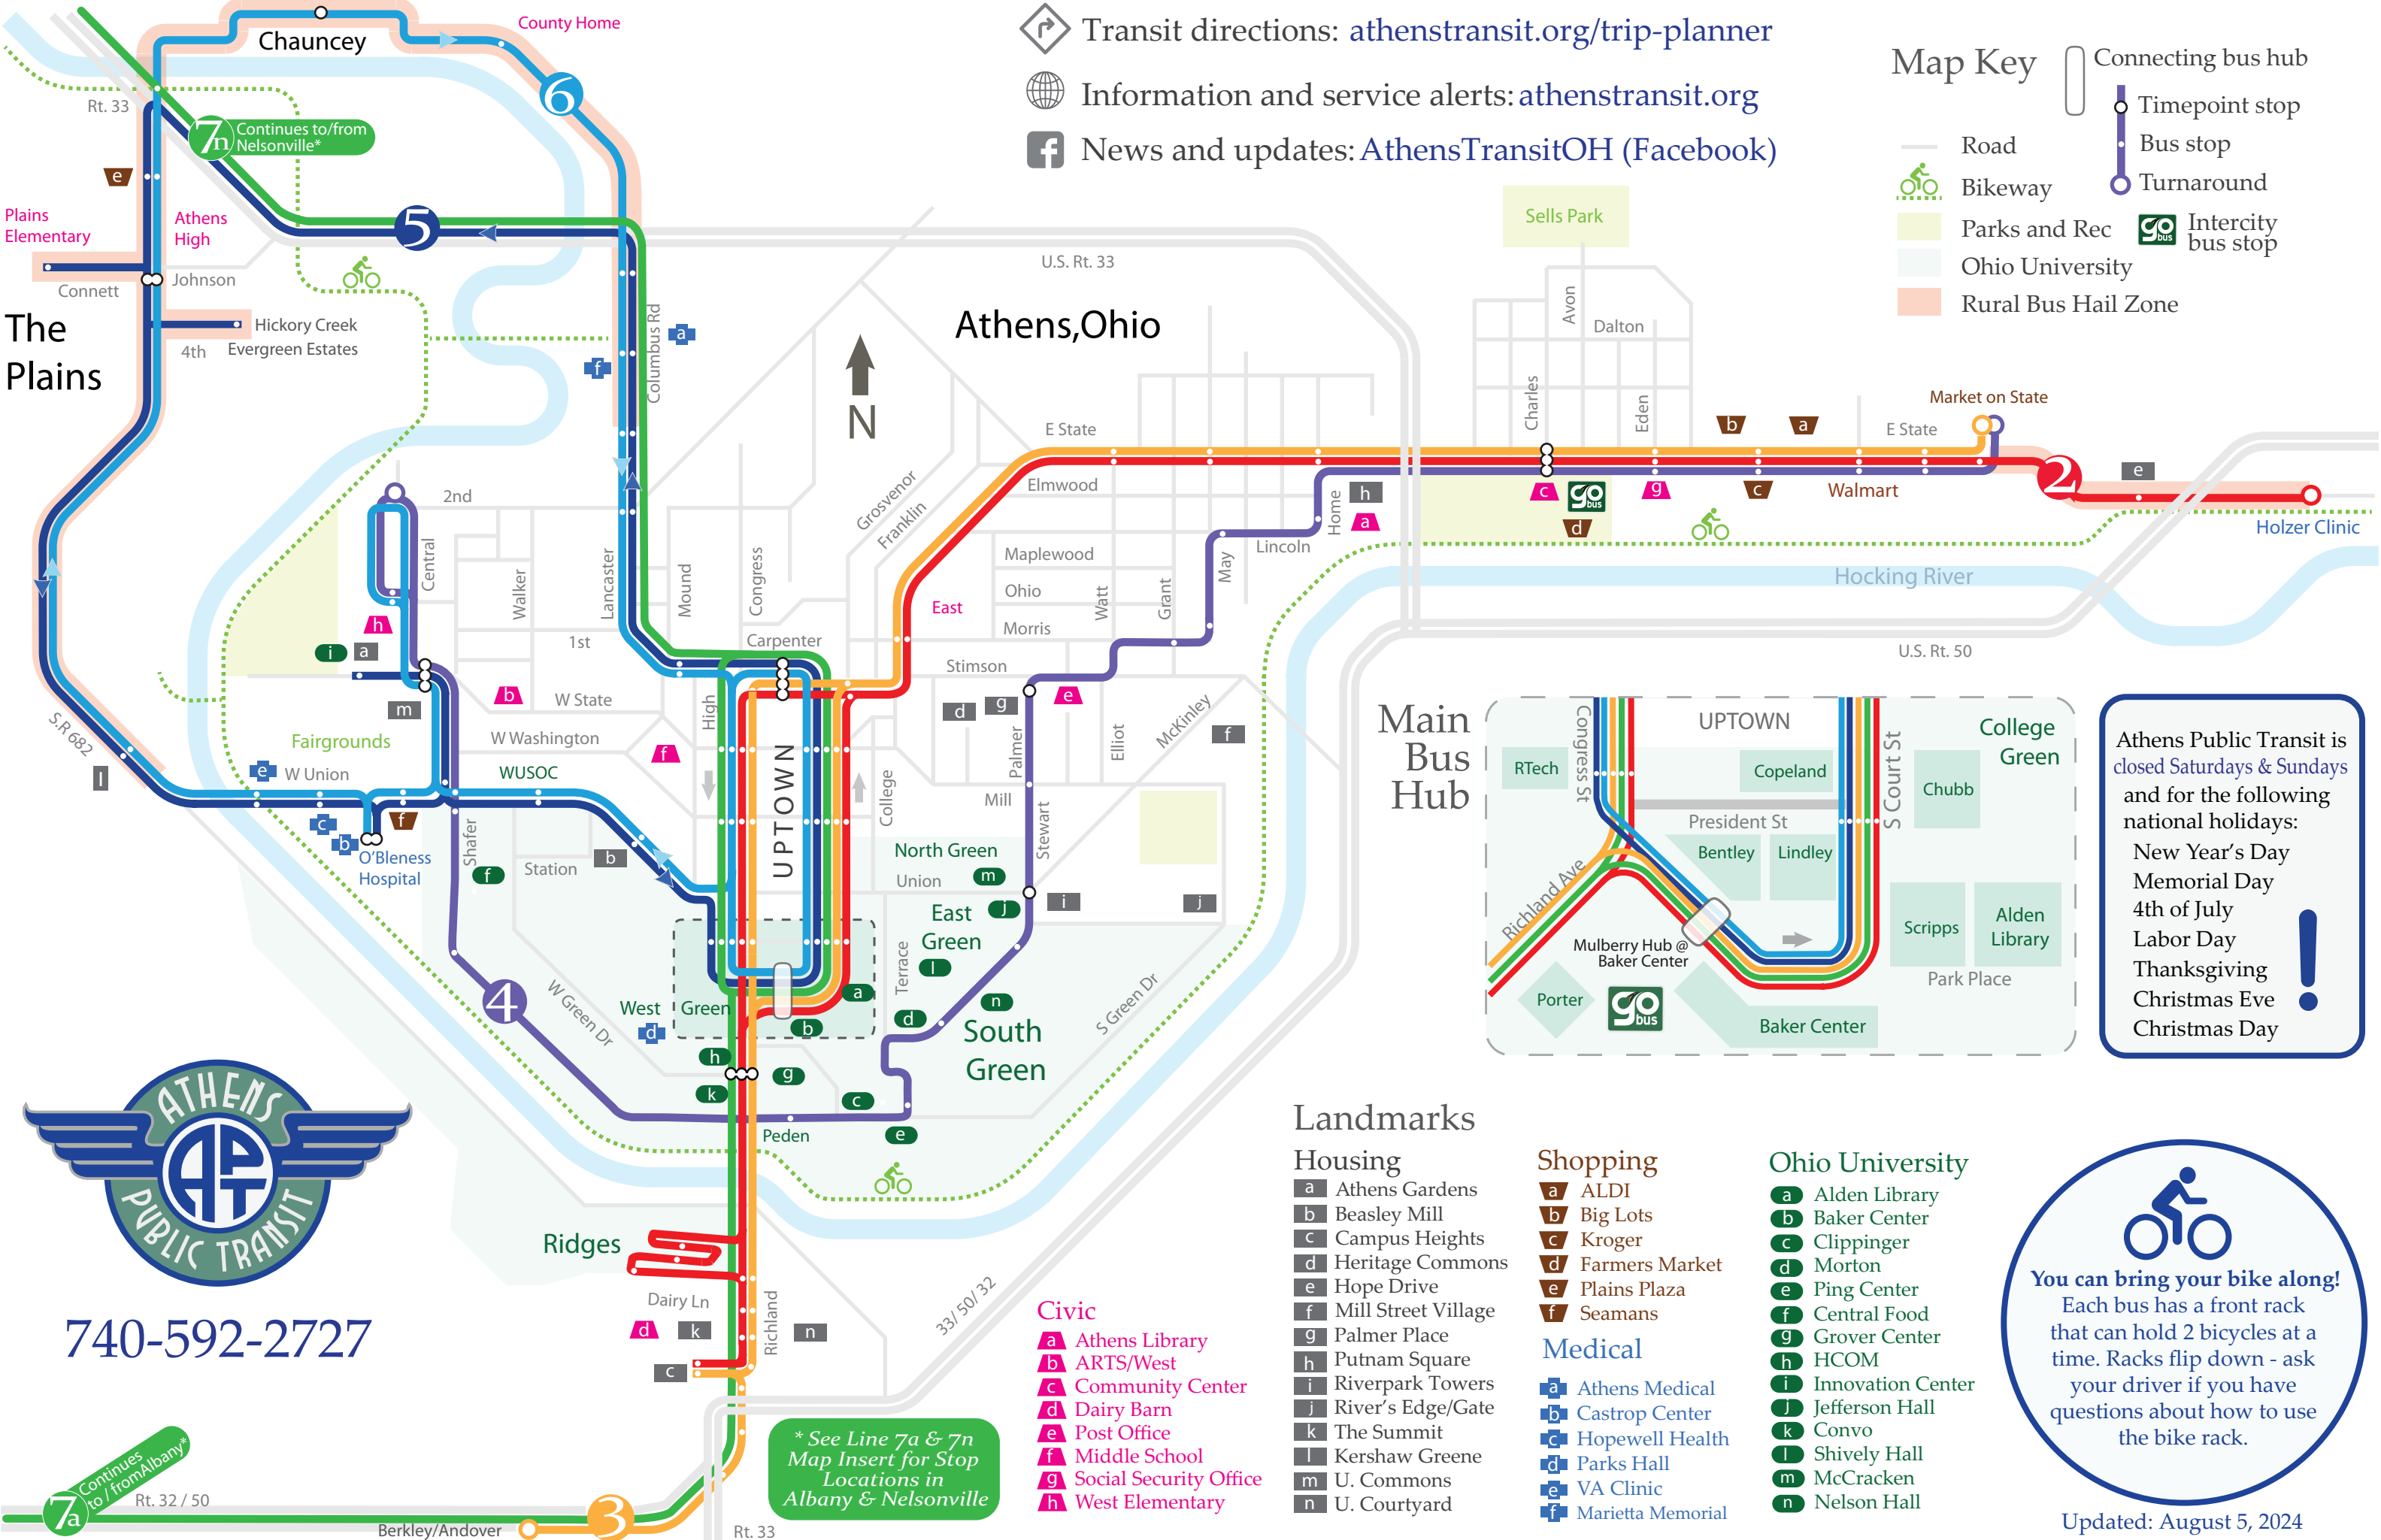

ADA Paratransit Service

If you are disabled and cannot use APT fixed-route stops, paratransit service does pickups and dropoffs up to 3/4 of a mile (one-way) away from APT bus lines from the hours of 8 am-8 pm.

Free Rides & Connections

Children 10 & under ride free with an accompanying adult.

Transfers between buses are free except for transfers to/from Line 7. Both buses must be present, tell your driver that you are transferring.

APT offers connections at the Baker Center Bus Hub (above.) The OU CATS shuttle also stops there. GoBus stops outside the ground floor of Baker - take the escalators.

Students, Faculty, and Staff of Ohio University can ride APT free of charge by showing their OU ID.

Updated August 5, 2024

Connections:

Though Line 4 does not have timed connections with other APT lines, connections with a wait can be made at Shafer/W State, W Union/Shافر, Richland at Grover, and at any stop along East State Street.