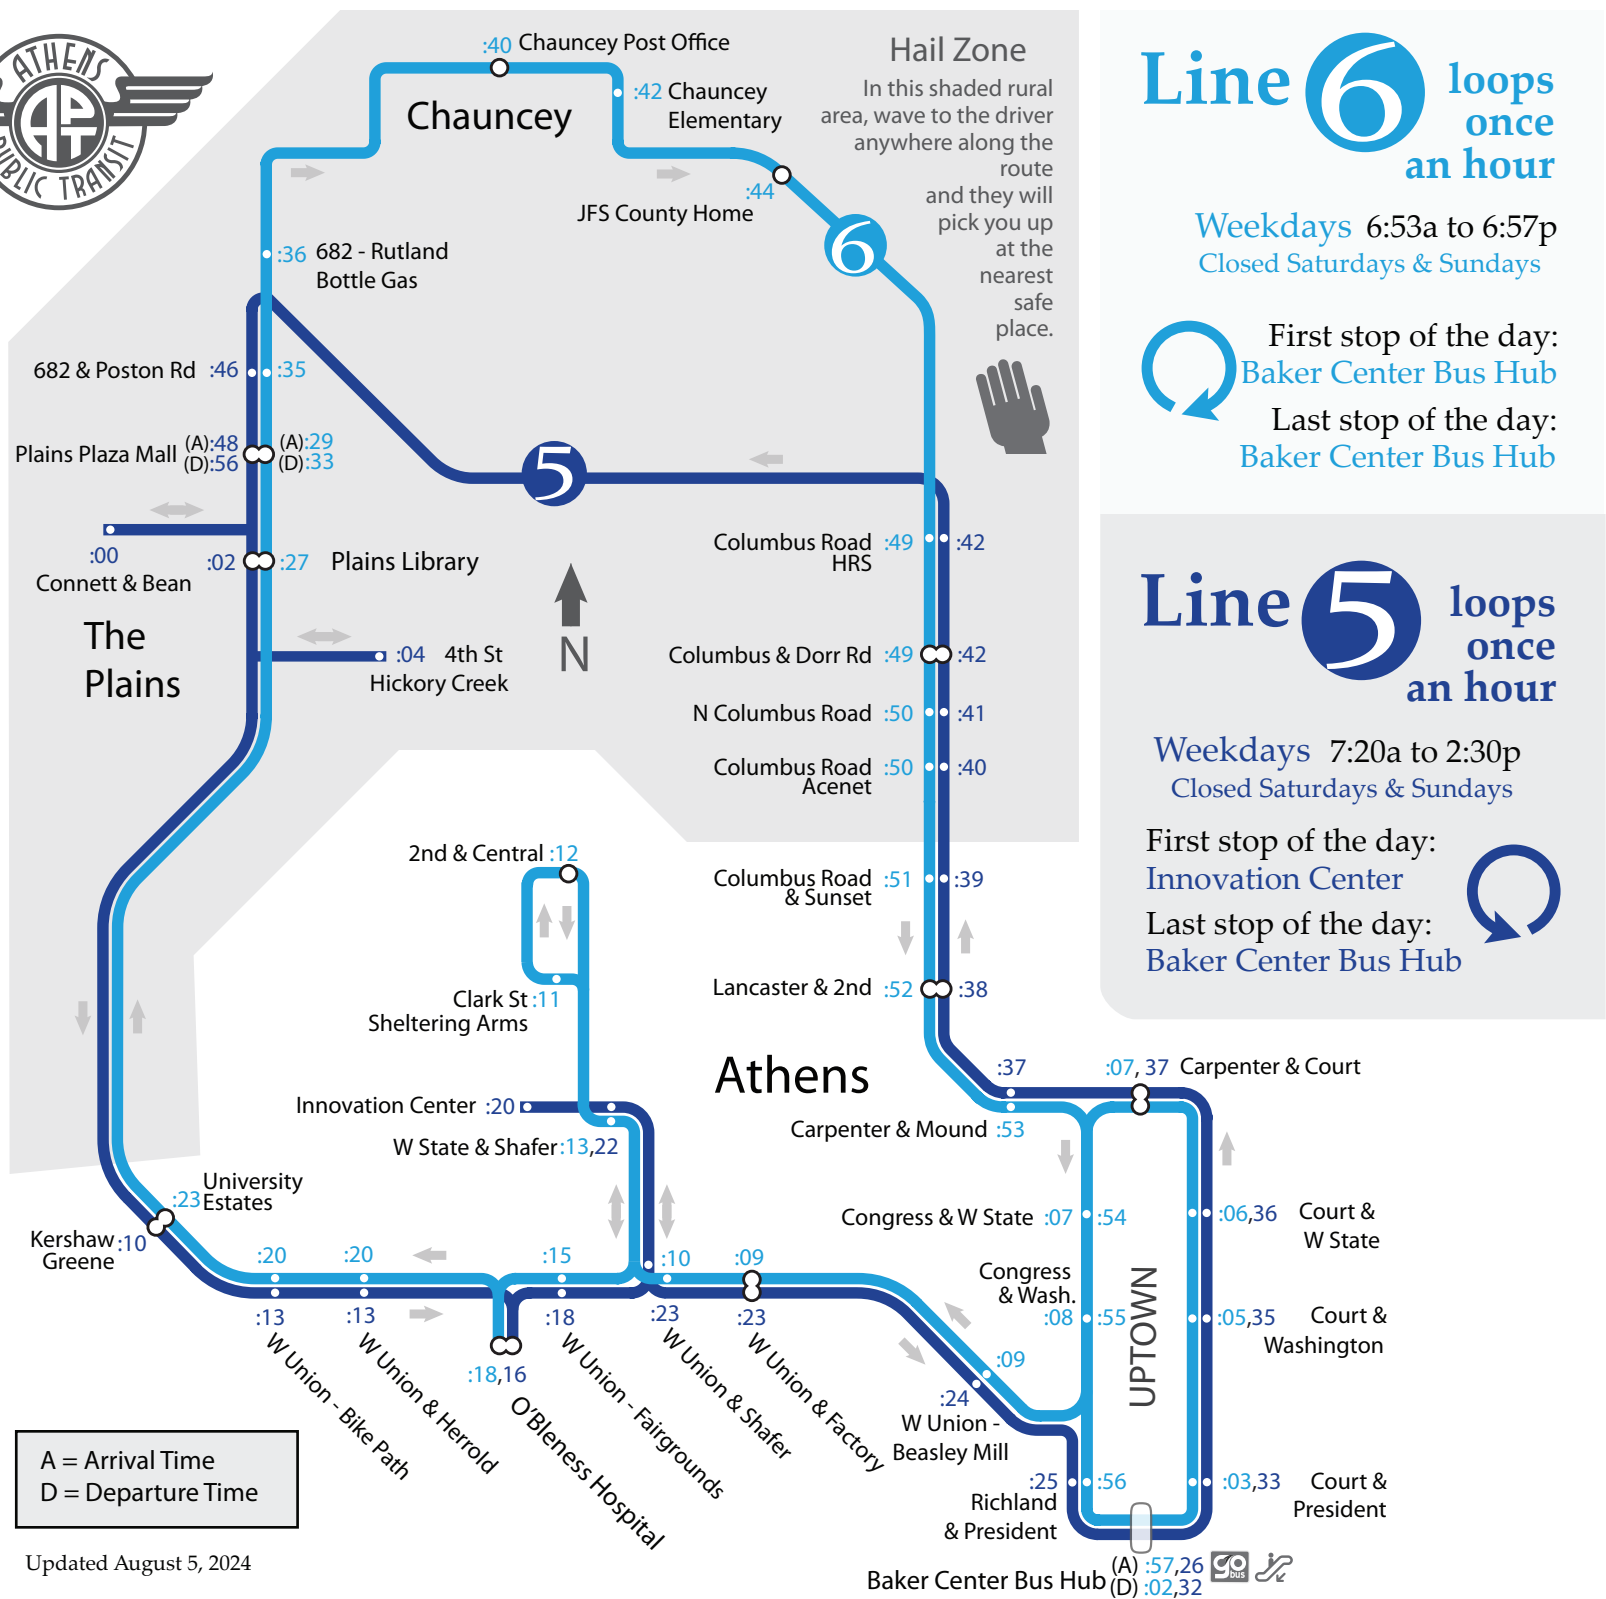

Students, Faculty, and Staff of Ohio University can ride APT free of charge through the Bobcat Pass program by showing their OU ID.

A = Arrival Time
D = Departure Time

Updated August 5, 2024