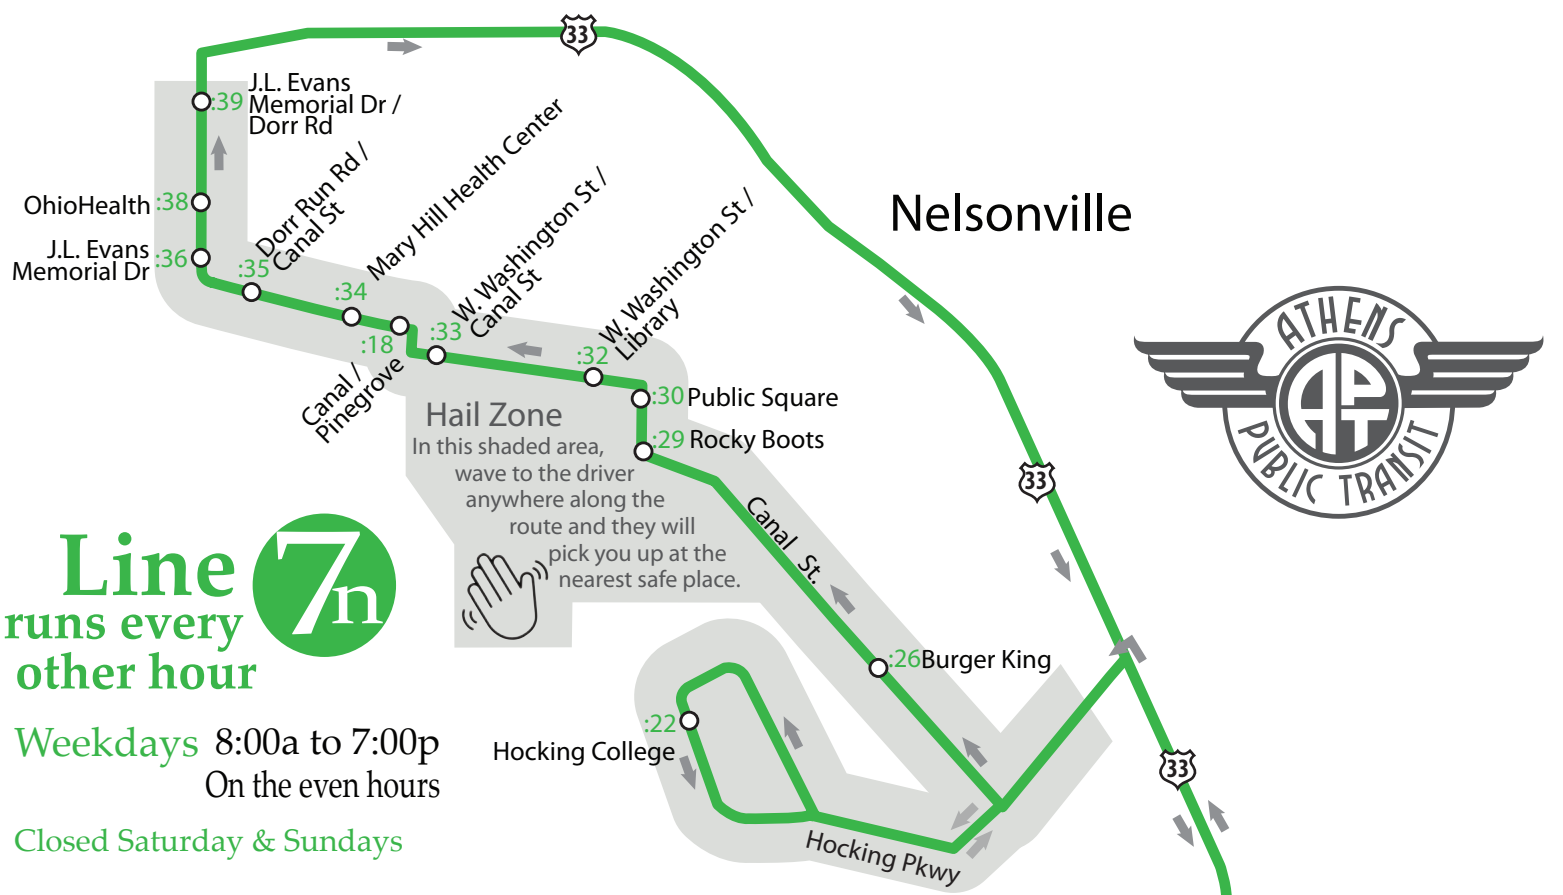

Bus Stops		Monday - Friday						
		a.m.			p.m.			
Street / Intersection	Landmarks Nearby							
Athens	Depart Mulberry at Baker	Baker Center Bus Hub	7:00a	9:00a	11:00a	1:00p	3:00p	5:00p
	Court St / President St	Chubb, Lindley, Bentley	7:01	9:01	11:01	1:01	3:01	5:01
	Court St / Washington St	Courthouse, City Hall, Chase	7:03	9:03	11:03	1:03	3:03	5:03
	Court St / W. State St	Casa, Dale's Valero	7:04	9:04	11:04	1:04	3:04	5:04
	Carpenter St / Court St	Masonic Lodge, Broney's	7:05	9:05	11:05	1:05	3:05	5:05
	Congress Rd / W. State St	SE Ohio History Center, O'Betty's	7:05	9:05	11:05	1:05	3:05	5:05
	Congress Rd / Washington St	Salaam, Donkey Coffee, Bromley	7:06	9:06	11:06	1:06	3:06	5:06
	Richland Ave / W. Green Dr	Convo, HCOM, Grover, Porter	7:07	9:07	11:07	1:07	3:07	5:07
	Richland Ave / Dairy Ln.	Richland Park, OU Inn	7:09	9:09	11:09	1:09	3:09	5:09
	Richland Ave / Summit Apt	Purple Chopstix, Stop n' Cop	7:10	9:10	11:10	1:10	3:10	5:10
	Richland Ave / Hooper Rd	McDonalds, Peddler & Packer	7:11	9:11	11:11	1:11	3:11	5:11
	Richland Ave / Canterbury Dr	C&E, Huddle Tire	7:12	9:12	11:12	1:12	3:12	5:12
	Richland Ave / Sun & Fun	Sun & Fun, Head Start, Dynasty	7:13	9:13	11:13	1:13	3:13	5:13
	Richland Ave / Log Cabin Gifts	Gas station, Log Cabin	7:14	9:14	11:14	1:14	3:14	5:14
Albany Hail Zone	United Lane & US 50/SR 32	Fruth Pharmacy, Capstone Apts.	7:17	9:17	11:17	1:17	3:17	5:17
	Washington Road - Albany	Marathon Gas Station	7:25	9:25	11:25	1:25	3:25	5:25
	School Road - Albany	Albany Café	7:31	9:31	11:31	1:31	3:31	5:31
	Washington Road - Albany	Close to Home	7:32	9:32	11:32	1:32	3:32	5:32
	Washington Rd / State St	All About You Hair & Tanning	7:34	9:34	11:34	1:34	3:34	5:34
	State St / McCoy Ave	Residential Neighborhood	7:35	9:35	11:35	1:35	3:35	5:35
	McCoy Ave / E. Clinton St	Ray's Harvest House	7:36	9:36	11:36	1:36	3:36	5:36
	E. Clinton St / Reynolds Ave	Lucky's Pizza	7:36	9:36	11:36	1:36	3:36	5:36
	Reynolds/Hammil/Blizzard Lane	Family Dollar, Subway	7:38	9:38	11:38	1:38	3:38	5:38
	Rossetter Road	Albany Arms Apartments	8:40	9:40	11:40	1:40	3:40	5:40
	Ayers Road	Alexander Ball Fields	7:41	9:41	11:41	1:41	3:41	5:41
	Alexander Schools	Alexander School, Holzer	7:42	9:42	11:42	1:42	3:42	5:42
	US 50/TR 1270	Suds Monkey Car Wash and Storage	7:43	9:43	11:43	1:43	3:43	5:43
	Athens	Richland Ave / Log Cabin Gifts	Gas station, Log Cabin	7:49	9:49	11:49	1:49	3:49
Richland Ave / Sun & Fun		Sun & Fun, Head Start, Dynasty	7:50	9:50	11:50	1:50	3:50	5:50
Richland Ave / Canterbury		C&E, Huddle Tire	7:51	9:51	11:51	1:51	3:51	5:51
Richland Ave / Hooper Rd		McDonalds, Peddler & Packer	7:53	9:53	11:53	1:53	3:53	5:53
Richland Ave / Courtyard Apt		Hocking Valley Bank, DP Dough	7:54	9:54	11:54	1:54	3:54	5:54
Richland Ave / Dairy Ln.		Richland Park, OU Inn	7:54	9:54	11:54	1:54	3:54	5:54
Richland Ave & W. Green Dr		Convo, HCOM, Grover, Porter	7:55	9:55	11:55	1:55	3:55	5:55
Arrive Mulberry at Baker		Baker Center Bus Hub	7:56	9:56	11:56	1:56	3:56	5:56