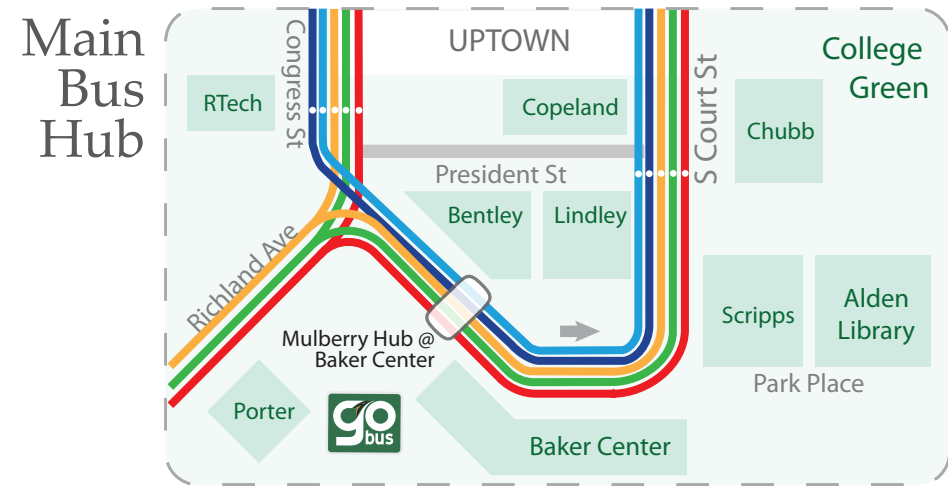

Transit directions: athenstransit.org/trip-planner

Real-time map and arrivals: athenstransit.org/tracker

News and service alerts: [AthensTransitOH (Facebook)](https://www.facebook.com/AthensTransitOH)
[Athens_Transit (X)](https://twitter.com/Athens_Transit)

Map Key

- Connecting bus hub
- Timepoint stop
- Bus stop
- Turnaround
- Road
- Bikeway
- Parks and Rec
- Ohio University
- Rural Bus Hail Zone
- Intercity bus stop

Athens Public Transit is closed Sundays, and for the following national holidays:

- New Year's Day
- Memorial Day
- 4th of July
- Labor Day
- Thanksgiving
- Christmas Eve
- Christmas Day