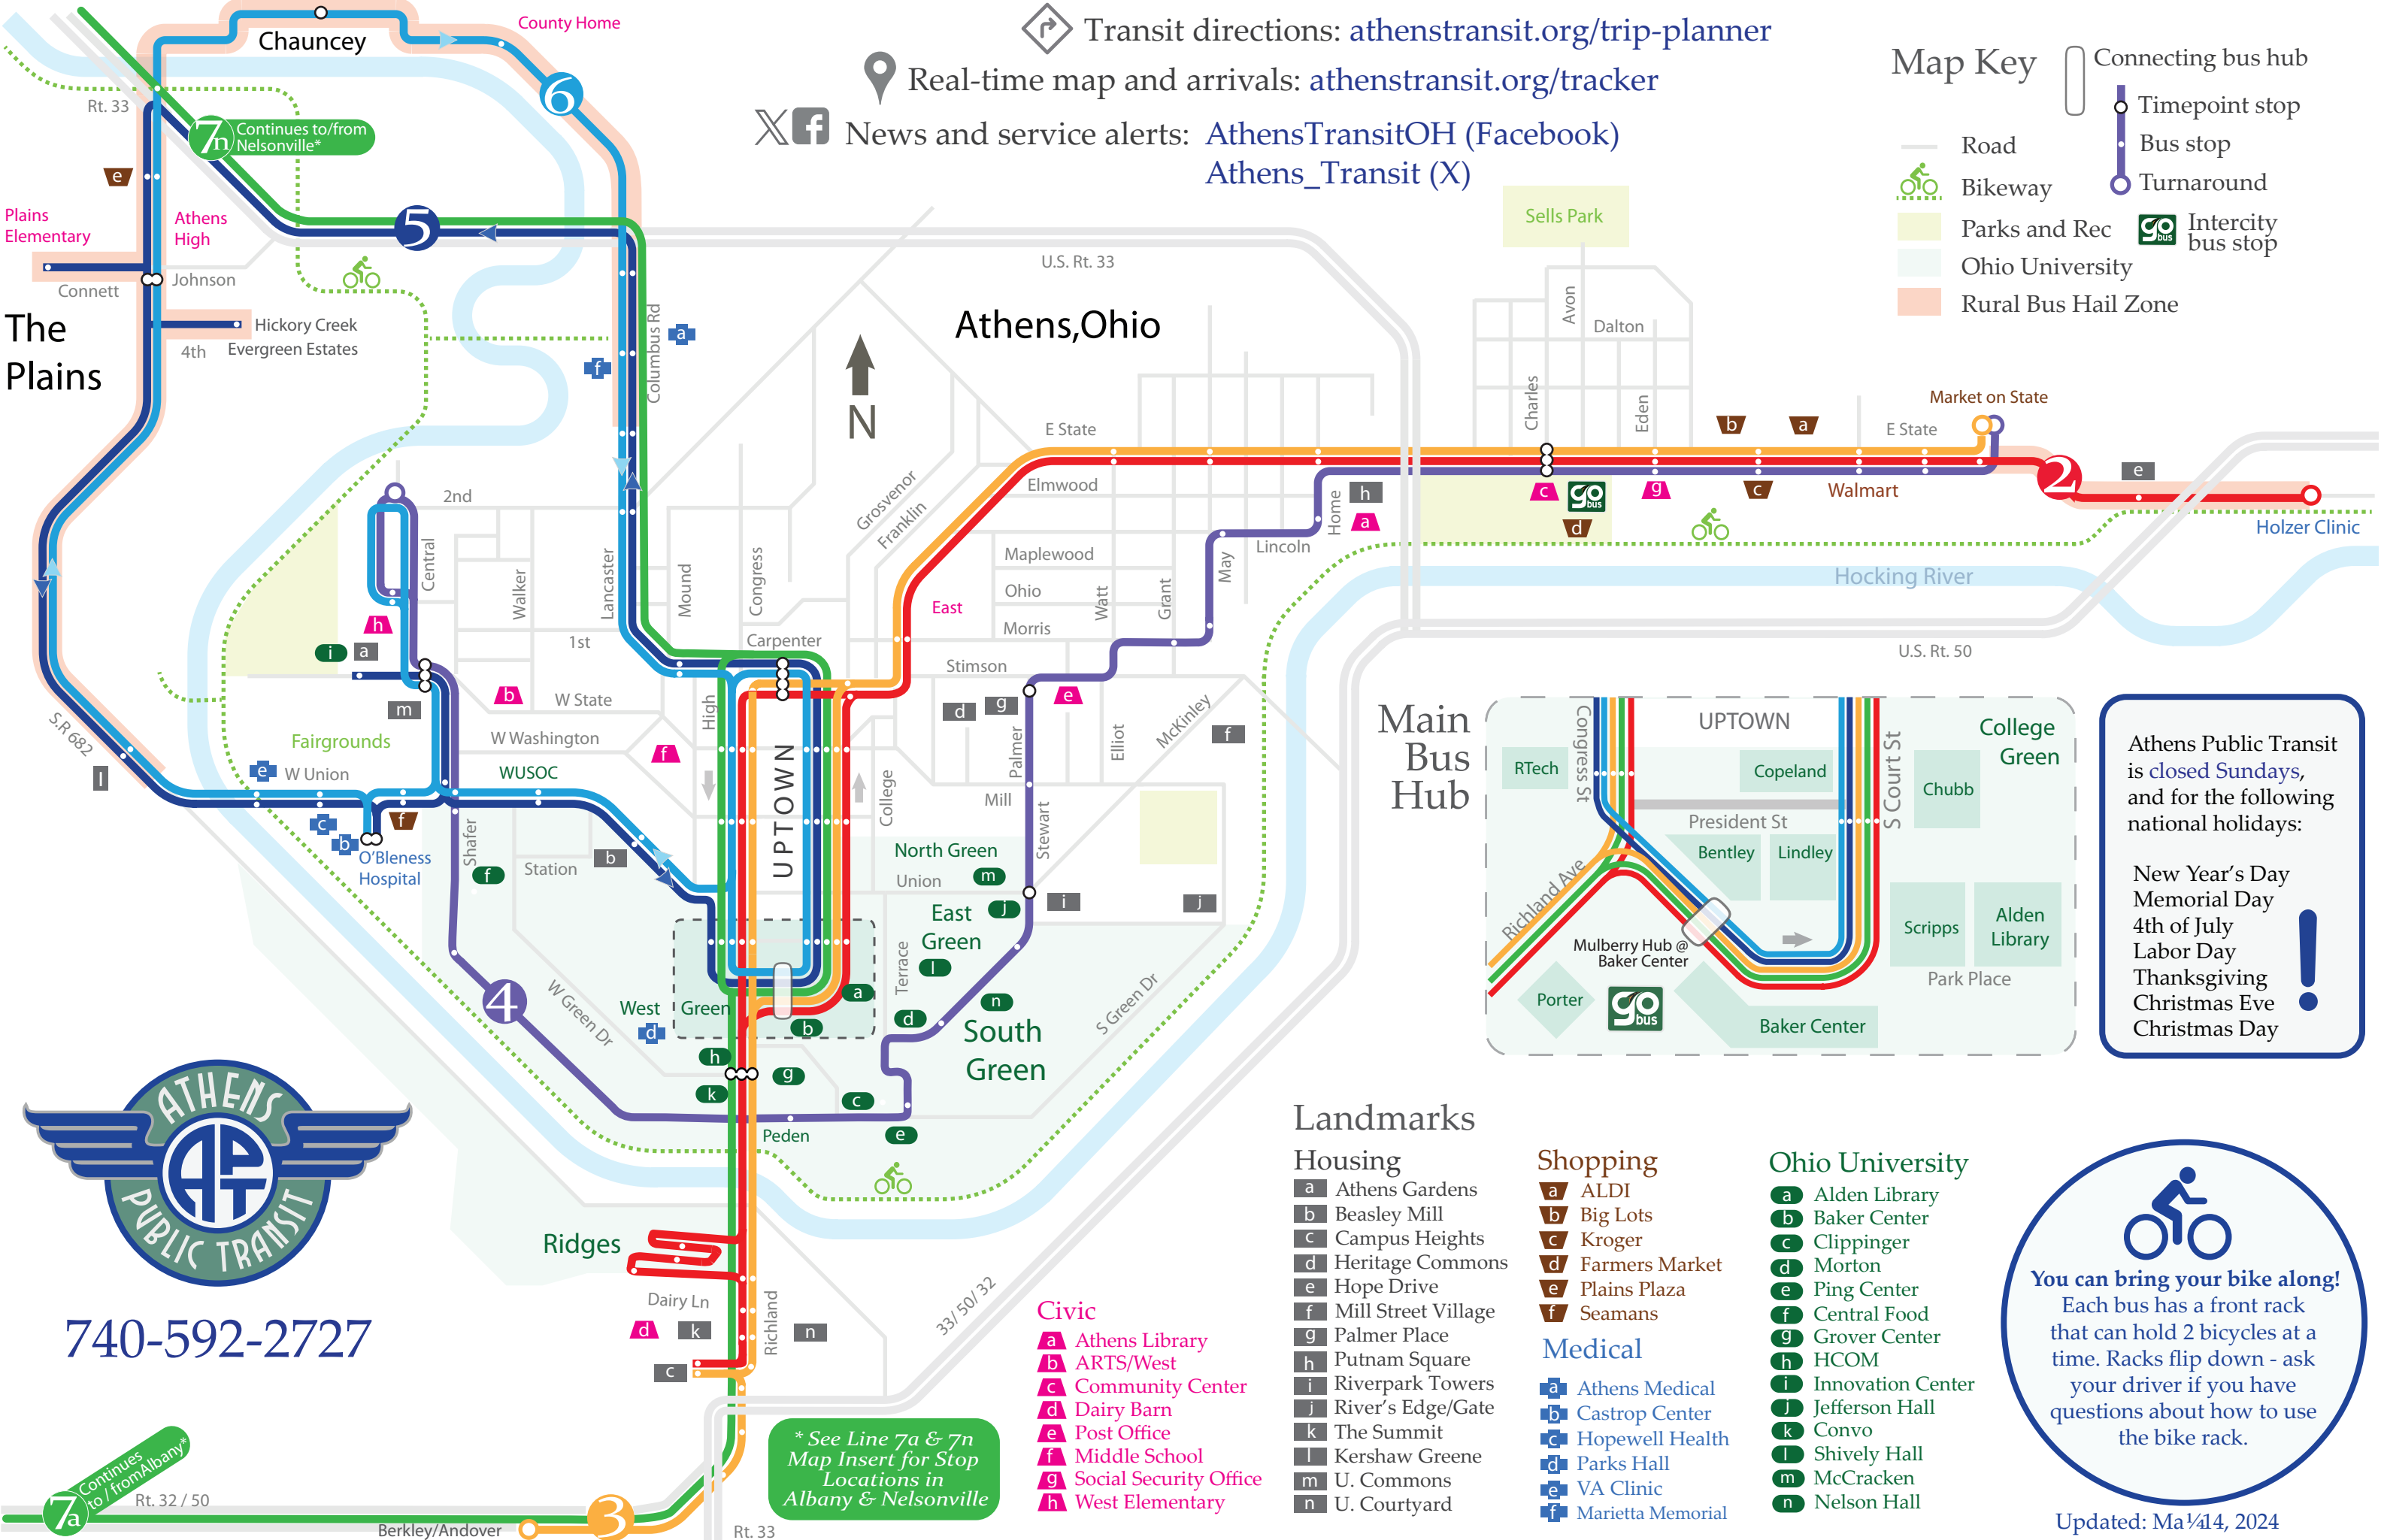

Transit directions: athenstransit.org/trip-planner

Real-time map and arrivals: athenstransit.org/tracker

News and service alerts: [AthensTransitOH (Facebook)](https://www.facebook.com/AthensTransitOH)
[Athens_Transit (X)](https://twitter.com/Athens_Transit)

Map Key

- Connecting bus hub
- Timepoint stop
- Bus stop
- Turnaround
- Road
- Bikeway
- Parks and Rec
- Ohio University
- Rural Bus Hail Zone
- Intercity bus stop

Athens Public Transit is closed Sundays, and for the following national holidays:

- New Year's Day
- Memorial Day
- 4th of July
- Labor Day
- Thanksgiving
- Christmas Eve
- Christmas Day