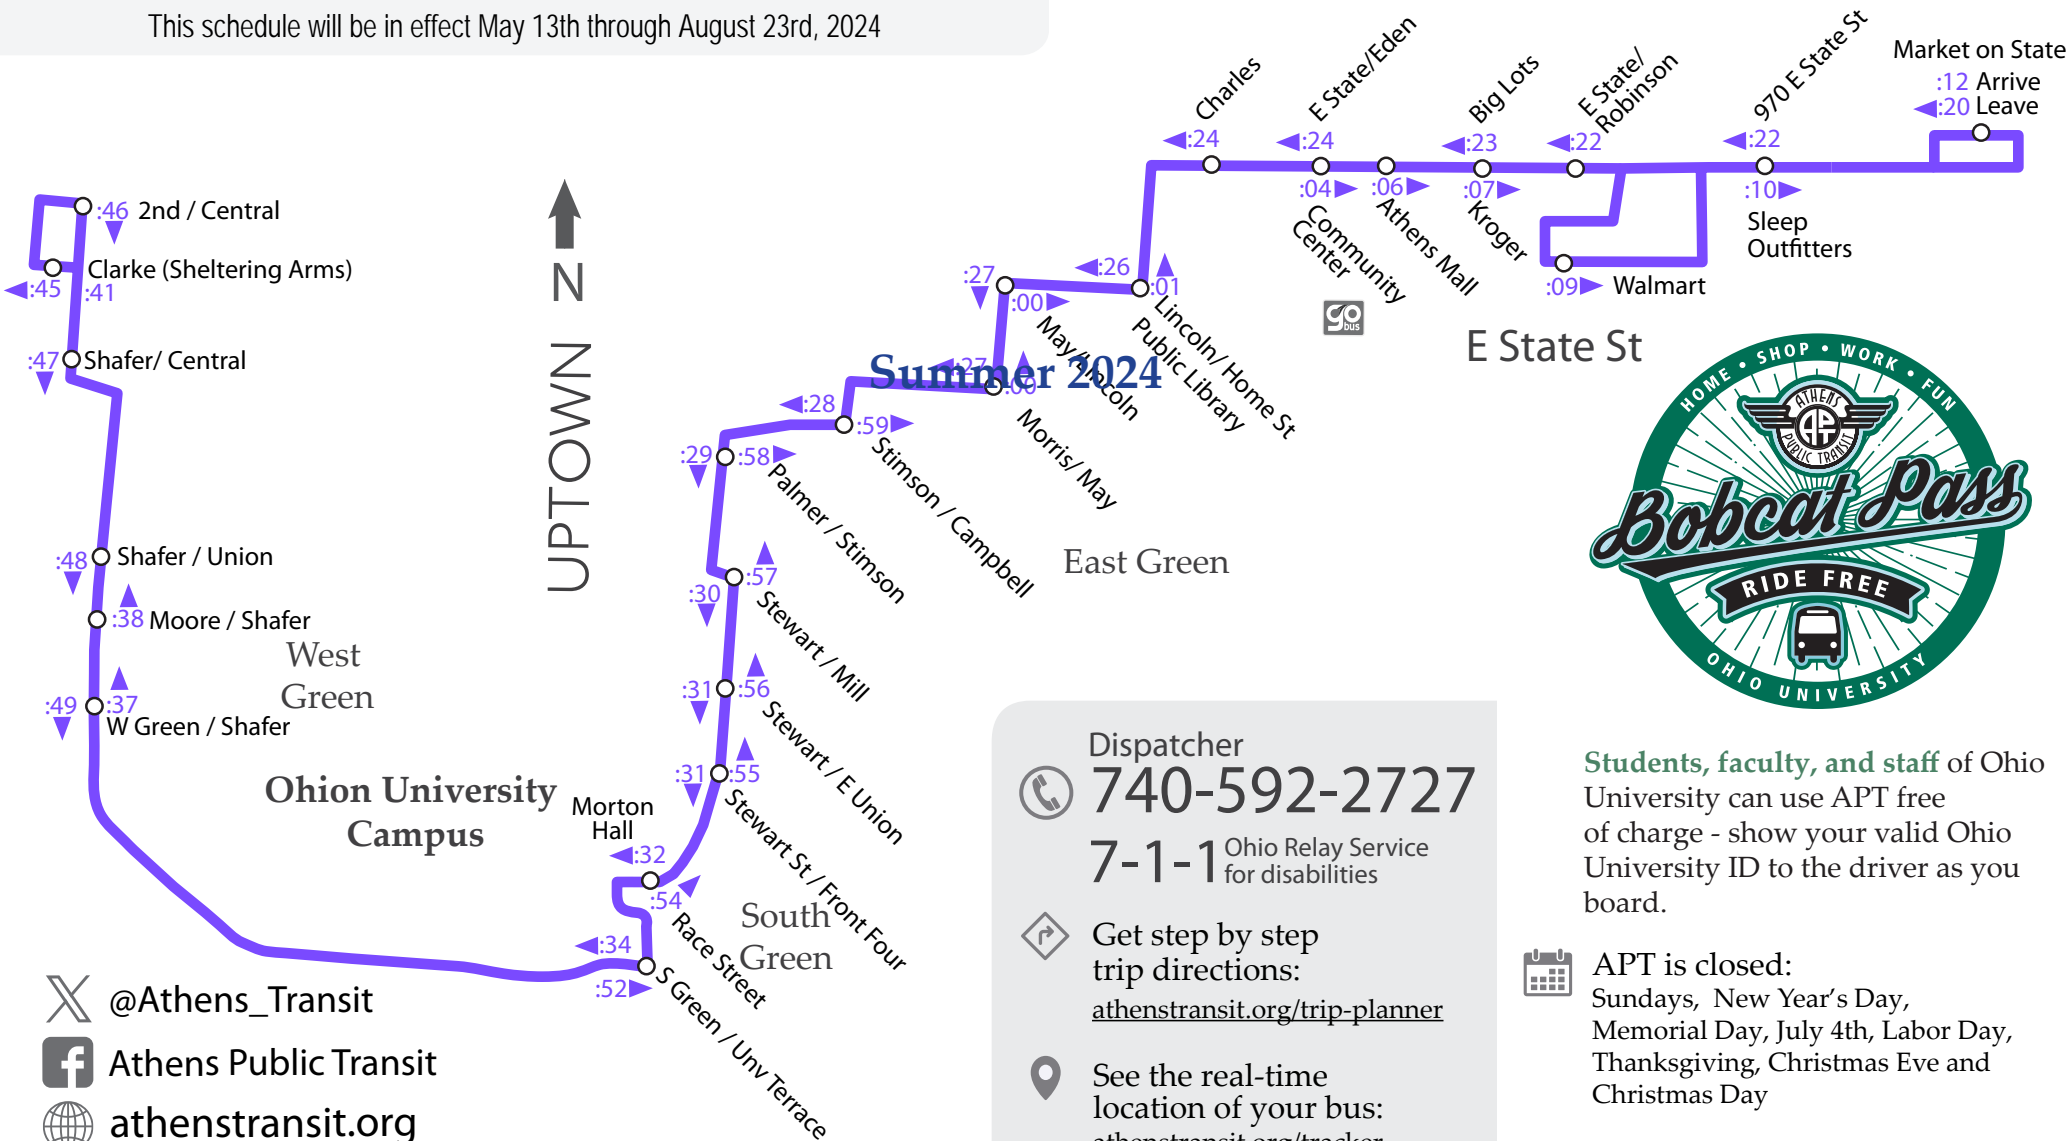

Check with your driver for more connection locations.

Line 3 runs once an hour

Weekdays 6:48a to 9:54p
Closed Saturdays & Sundays

First stop of the day:
Berkley Turnaround
Last stop of the day:
Richland & West Green Dr

See the real-time location of your bus:
athenstransit.org/tracker

Dispatcher
740-592-2727
7-1-1 Ohio Relay Service for disabilities

AthensTransitOH

@Athens_Transit

athenstransit.org

Summer 2024

Line 4 runs once an hour

Weekdays, 2:45p to 9:45p

Closed Saturdays & Sundays

First stop of the day:
Clarke Street - Sheltering Arms

Last stop of the day:
2nd Street & Central Avenue

Standard bus fare is
\$1.00 per one-way trip.

This schedule will be in effect May 13th through August 23rd, 2024

Updated May 10, 2024

Connections:

Though Line 4 does not have timed connections with other APT lines, connections with a wait can be made at Shafer/W State, W Union/Shafer, Richland at Grover, and at any stop along East State Street.