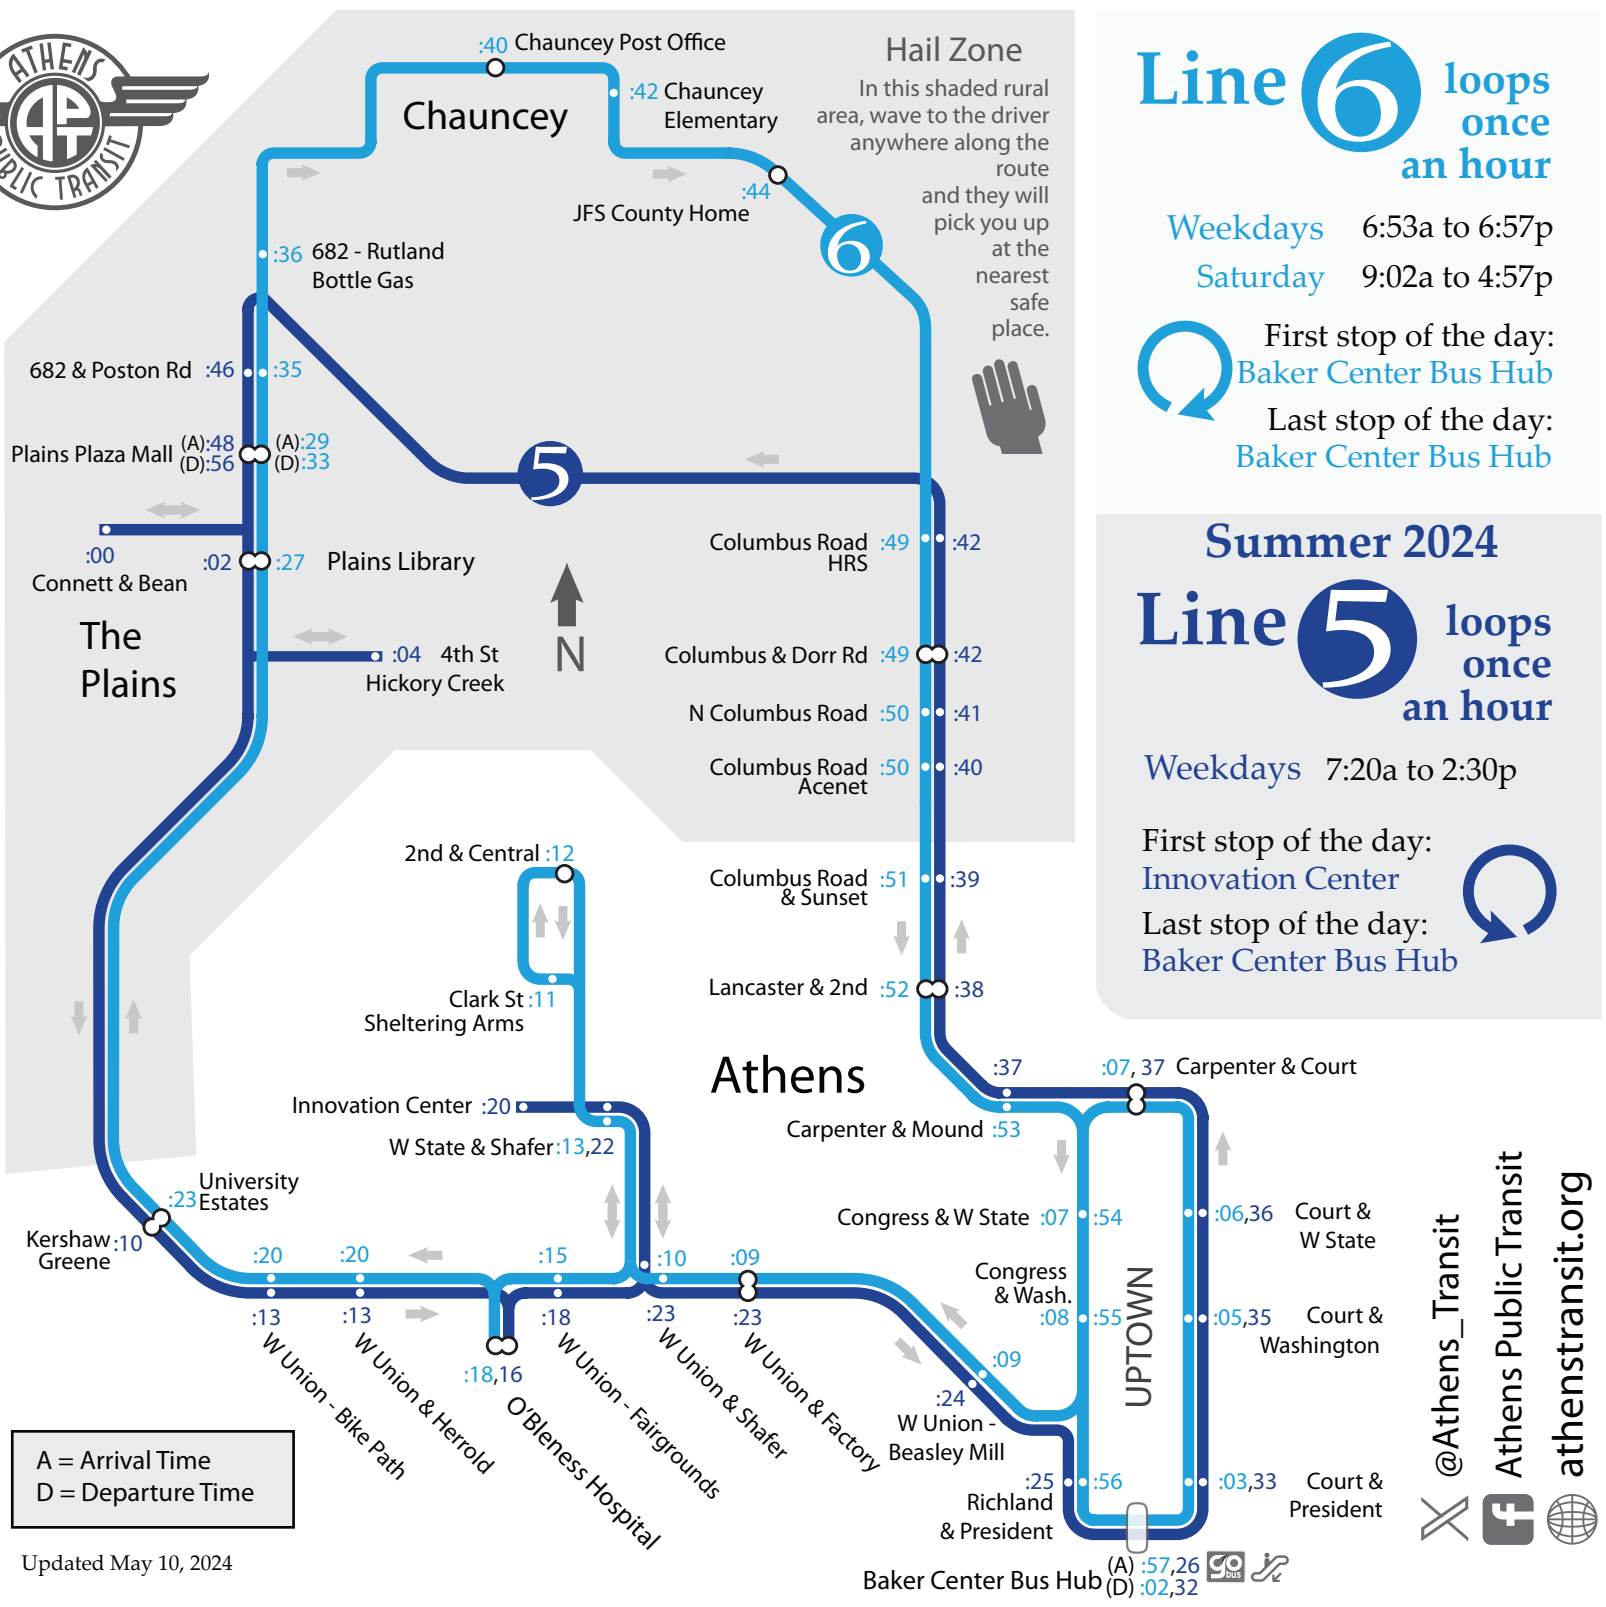

ADA Paratransit Service

If you are disabled and cannot use APT fixed-route stops, paratransit service does pickups and dropoffs up to 3/4 of a mile (one-way) away from APT bus lines from the hours of 8 am-8 pm.

Updated May 10, 2024

Connections:

Though Line 4 does not have timed connections with other APT lines, connections with a wait can be made at Shafer/W State, W Union/Shafer, Richland at Grover, and at any stop along East State Street.

A = Arrival Time
D = Departure Time

Updated May 10, 2024

Line 6 loops once an hour

Weekdays 6:53a to 6:57p

Saturday 9:02a to 4:57p

First stop of the day: Baker Center Bus Hub
Last stop of the day: Baker Center Bus Hub