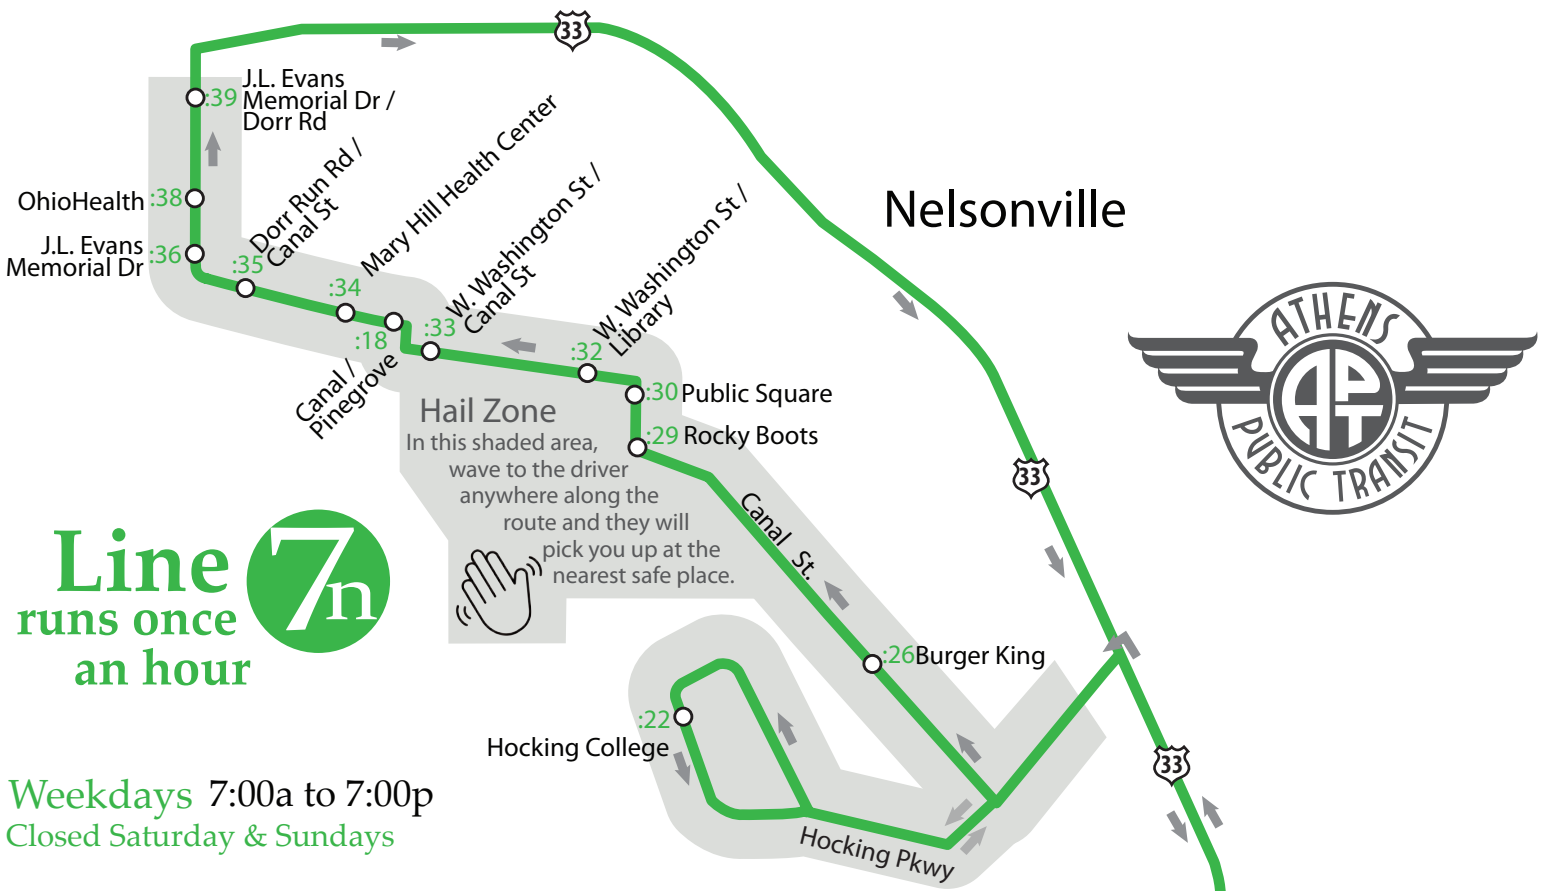

Connections
 Connections to all other APT routes can be made at the Mulberry St / Baker Center Bus Hub

Bus Stops Street / Intersection Landmarks Nearby		Monday - Friday													
		a.m.					p.m.								
Athens	Depart Mulberry at Baker	Baker Center Bus Hub	7:00a	8:00a	9:00a	10:00a	11:00a	12:00p	1:00p	2:00p	3:00p	4:00p	5:00p	6:00p	
	Court St / President St	Chubb, Lindley, Bentley	7:01	8:01	9:01	10:01	11:01	12:01	1:01	2:01	3:01	4:01	5:01	6:01	
	Court St / Washington St	Courthouse, City Hall, Chase	7:03	8:03	9:03	10:03	11:03	12:03	1:03	2:03	3:03	4:03	5:03	6:03	
	Court St / W. State St	Casa, Dale's Valero	7:04	8:04	9:04	10:04	11:04	12:04	1:04	2:04	3:04	4:04	5:04	6:04	
	Carpenter St / Court St	Masonic Lodge, Broney's	7:05	8:05	9:05	10:05	11:05	12:05	1:05	2:05	3:05	4:05	5:05	6:05	
	Congress Rd / W. State St	SE Ohio History Center, O'Betty's	7:05	8:05	9:05	10:05	11:05	12:05	1:05	2:05	3:05	4:05	5:05	6:05	
	Congress Rd / Washington St	Salaam, Donkey Coffee, Bromley	7:06	8:06	9:06	10:06	11:06	12:06	1:06	2:06	3:06	4:06	5:06	6:06	
	Richland Ave / W. Green Dr	Convo, HCOM, Grover, Porter	7:07	8:07	9:07	10:07	11:07	12:07	1:07	2:07	3:07	4:07	5:07	6:07	
	Richland Ave / Dairy Ln.	Richland Park, OU Inn	7:09	8:09	9:09	10:09	11:09	12:09	1:09	2:09	3:09	4:09	5:09	6:09	
	Richland Ave / Summit Apt	Purple Chopstix, Stop n' Cop	7:10	8:10	9:10	10:10	11:10	12:10	1:10	2:10	3:10	4:10	5:10	6:10	
	Richland Ave / Hooper Rd	McDonalds, Peddler & Packer	7:11	8:11	9:11	10:11	11:11	12:11	1:11	2:11	3:11	4:11	5:11	6:11	
	Richland Ave / Canterbury Dr	C&E, Huddle Tire	7:12	8:12	9:12	10:12	11:12	12:12	1:12	2:12	3:12	4:12	5:12	6:12	
	Richland Ave / Sun & Fun	Sun & Fun, Head Start, Dynasty	7:13	8:13	9:13	10:13	11:13	12:13	1:13	2:13	3:13	4:13	5:13	6:13	
	Richland Ave / Log Cabin Gifts	Gas station, Log Cabin	7:14	8:14	9:14	10:14	11:14	12:14	1:14	2:14	3:14	4:14	5:14	6:14	
Albany Hail Zone	United Lane & US 50/SR 32	Fruth Pharmacy, Capstone Apts.	7:17	8:17	9:17	10:17	11:17	12:17	1:17	2:17	3:17	4:17	5:17	6:17	
	Washington Road - Albany	Marathon Gas Station	7:25	8:25	9:25	10:25	11:25	12:25	1:25	2:25	3:25	4:25	5:25	6:25	
	School Road - Albany	Albany City Building	7:31	8:31	9:31	10:31	11:31	12:31	1:31	2:31	3:31	4:31	5:31	6:31	
	Washington Road - Albany	Close to Home	7:32	8:32	9:32	10:32	11:32	12:32	1:32	2:32	3:32	4:32	5:32	6:32	
	Washington Rd / State St	All About You Hair & Tanning	7:34	8:34	9:34	10:34	11:34	12:34	1:34	2:34	3:34	4:34	5:34	6:34	
	State St / McCoy Ave	Residential Neighborhood	7:35	8:35	9:35	10:35	11:35	12:35	1:35	2:35	3:35	4:35	5:35	6:35	
	McCoy Ave / E. Clinton St	Ray's Harvest House	7:36	8:36	9:36	10:36	11:36	12:36	1:36	2:36	3:36	4:36	5:36	6:36	
	E. Clinton St / Reynolds Ave	Lucky's Pizza	7:36	8:36	9:36	10:36	11:36	12:36	1:36	2:36	3:36	4:36	5:36	6:36	
	Reynolds/Hammil/Blizzard Lane	Family Dollar, Subway	7:38	8:38	9:38	10:38	11:38	12:38	1:38	2:38	3:38	4:38	5:38	6:38	
	Rossetter Road	Albany Arms Apartments	8:40	8:40	9:40	10:40	11:40	12:40	1:40	2:40	3:40	4:40	5:40	6:40	
Ayers Road	Alexander Ball Fields	7:41	8:41	9:41	10:41	11:41	12:41	1:41	2:41	3:41	4:41	5:41	6:41		
Alexander Schools	Alexander School, Holzer	7:42	8:42	9:42	10:42	11:42	12:42	1:42	2:42	3:42	4:42	5:42	6:42		
US 50/TR 1270	Suds Monkey Car Wash and Storage	7:43	8:43	9:43	10:43	11:43	12:43	1:43	2:43	3:43	4:43	5:43	6:43		
Athens	Richland Ave / Log Cabin Gifts	Gas station, Log Cabin	7:49	8:49	9:49	10:49	11:49	12:49	1:49	2:49	3:49	4:49	5:49	6:49	
	Richland Ave / Sun & Fun	Sun & Fun, Head Start, Dynasty	7:50	8:50	9:50	10:50	11:50	12:50	1:50	2:50	3:50	4:50	5:50	6:50	
	Richland Ave / Canterbury	C&E, Huddle Tire	7:51	8:51	9:51	10:51	11:51	12:51	1:51	2:51	3:51	4:51	5:51	6:51	
	Richland Ave / Hooper Rd	McDonalds, Peddler & Packer	7:53	8:53	9:53	10:53	11:53	12:53	1:53	2:53	3:53	4:53	5:53	6:53	
	Richland Ave / Courtyard Apt	Hocking Valley Bank, DP Dough	7:54	8:54	9:54	10:54	11:54	12:54	1:54	2:54	3:54	4:54	5:54	6:54	
	Richland Ave / Dairy Ln.	Richland Park, OU Inn	7:54	8:54	9:54	10:54	11:54	12:54	1:54	2:54	3:54	4:54	5:54	6:54	
	Richland Ave & W. Green Dr	Convo, HCOM, Grover, Porter	7:55	8:55	9:55	10:55	11:55	12:55	1:55	2:55	3:55	4:55	5:55	6:55	
Arrive Mulberry at Baker	Baker Center Bus Hub	7:56	8:56	9:56	10:56	11:56	12:56	1:56	2:56	3:56	4:56	5:56	6:56		