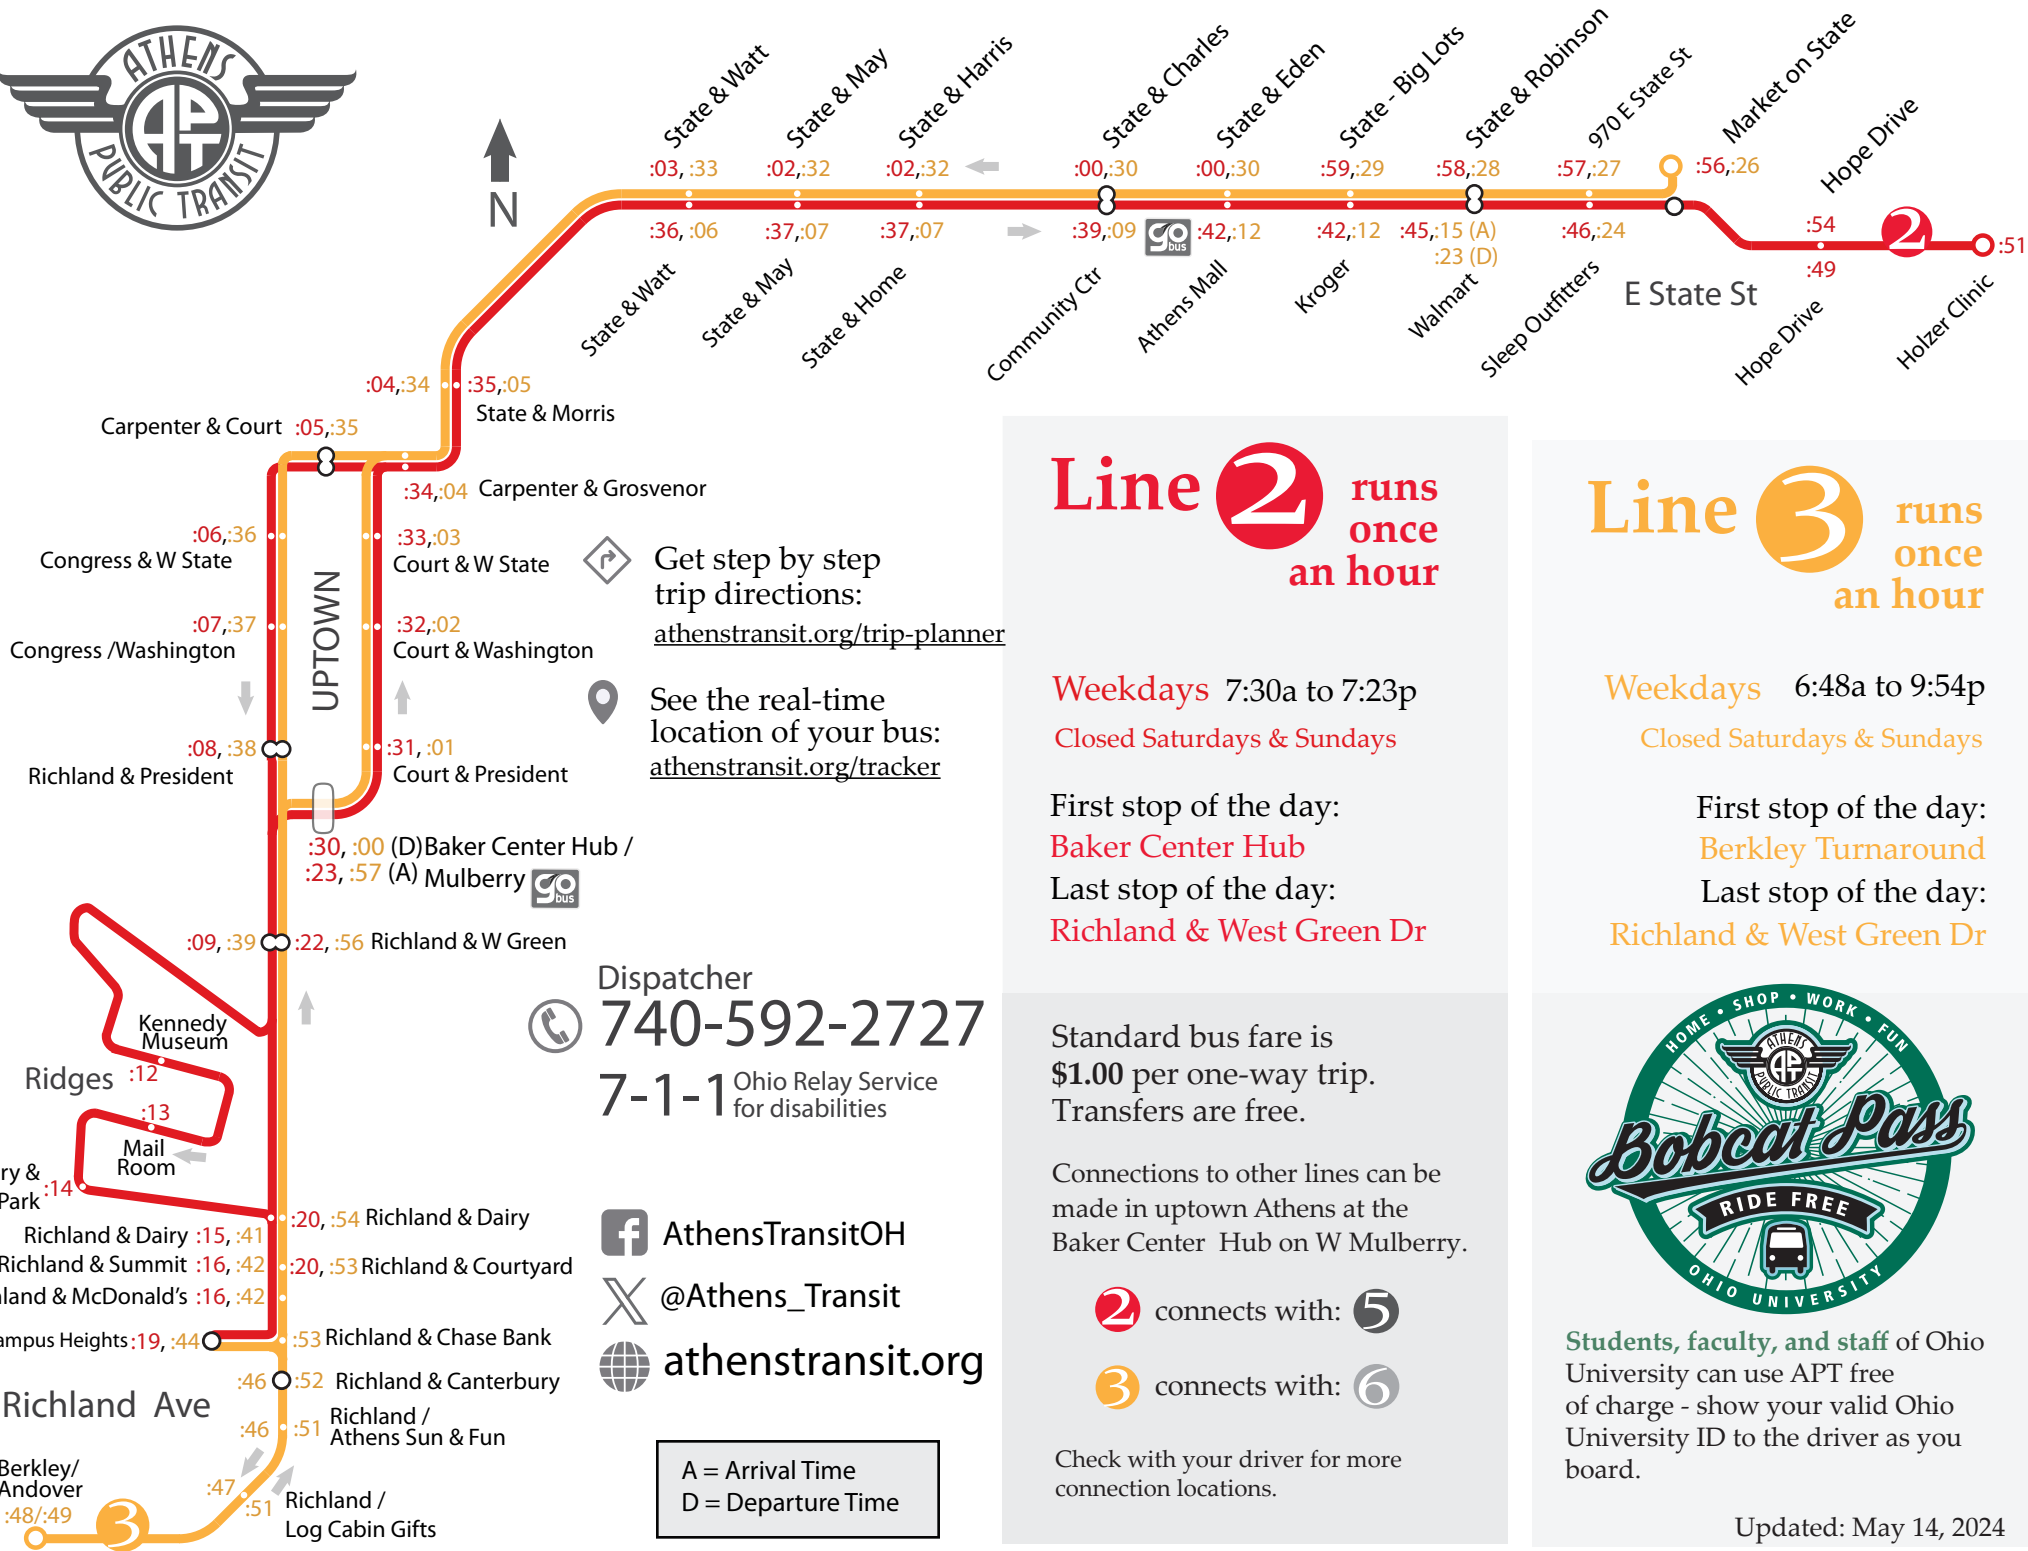

Updated: Ma 1/14, 2024

A = Arrival Time
D = Departure Time

Line 2 runs once an hour

Weekdays 7:30a to 7:23p
Closed Saturdays & Sundays

First stop of the day:
Baker Center Hub
Last stop of the day:
Richland & West Green Dr

Check with your driver for more connection locations.

Line 3 runs once an hour

Weekdays 6:48a to 9:54p
Closed Saturdays & Sundays

First stop of the day:
Berkley Turnaround
Last stop of the day:
Richland & West Green Dr