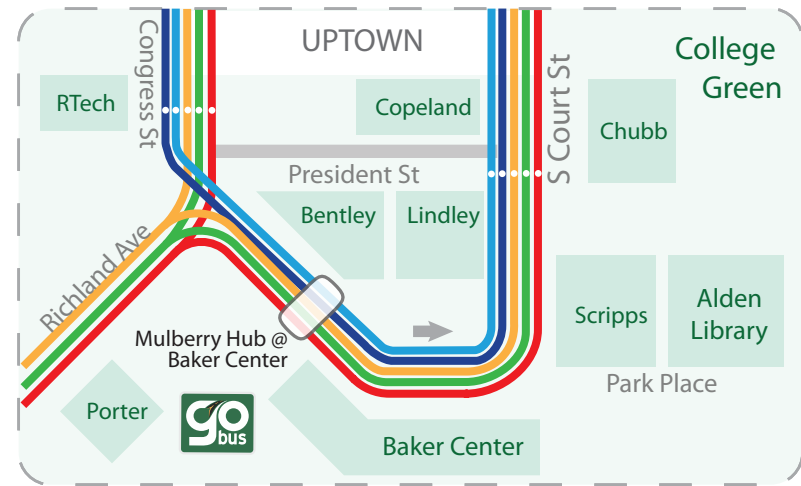

Transit directions: athenstransit.org/trip-planner

Real-time map and arrivals: athenstransit.org/tracker

News and service alerts: [AthensTransitOH \(Facebook\)](https://www.facebook.com/AthensTransitOH)
[Athens_Transit \(Twitter\)](https://twitter.com/Athens_Transit)

Map Key

- Connecting bus hub
- Timepoint stop
- Bus stop
- Turnaround
- Road
- Bikeway
- Parks and Rec
- Ohio University
- Rural Bus Flag Zone
- Intercity bus stop

Main Bus Hub

Athens Public Transit is closed Sundays, and for the following national holidays:

- New Year's Day
- Memorial Day
- 4th of July
- Labor Day
- Thanksgiving
- Christmas Eve
- Christmas Day

740-592-2727

Landmarks

- | | | |
|-----------------------|-------------------|------------------------|
| Housing | Shopping | Ohio University |
| a Athens Gardens | a ALDI | a Alden Library |
| b Beasley Mill | b Big Lots | b Baker Center |
| c Campus Heights | c Kroger | c Clippinger |
| d Heritage Commons | d Farmers Market | d Morton |
| e Hope Drive | e Plains Plaza | e Ping Center |
| f Mill Street Village | f Seamans | f Central Food |
| g Palmer Place | | g Grover Center |
| h Putnam Square | | h HCOM |
| i Riverpark Towers | Medical | i Innovation Center |
| j River's Edge/Gate | a Athens Medical | j Jefferson Hall |
| k The Summit | b Castrop Center | k Convo |
| l The Falls | c Hopewell Health | l Shively Hall |
| m U. Commons | d Parks Hall | m McCracken |
| n U. Courtyard | e VA Clinic | n Nelson Hall |

- Civic**
- a Athens Library
 - b ARTS/West
 - c Community Center
 - d Dairy Barn
 - e Post Office
 - f Middle School
 - g Social Security Office
 - h West Elementary

* See Line 7a & 7n Map Insert for Stop Locations in Albany & Nelsonville