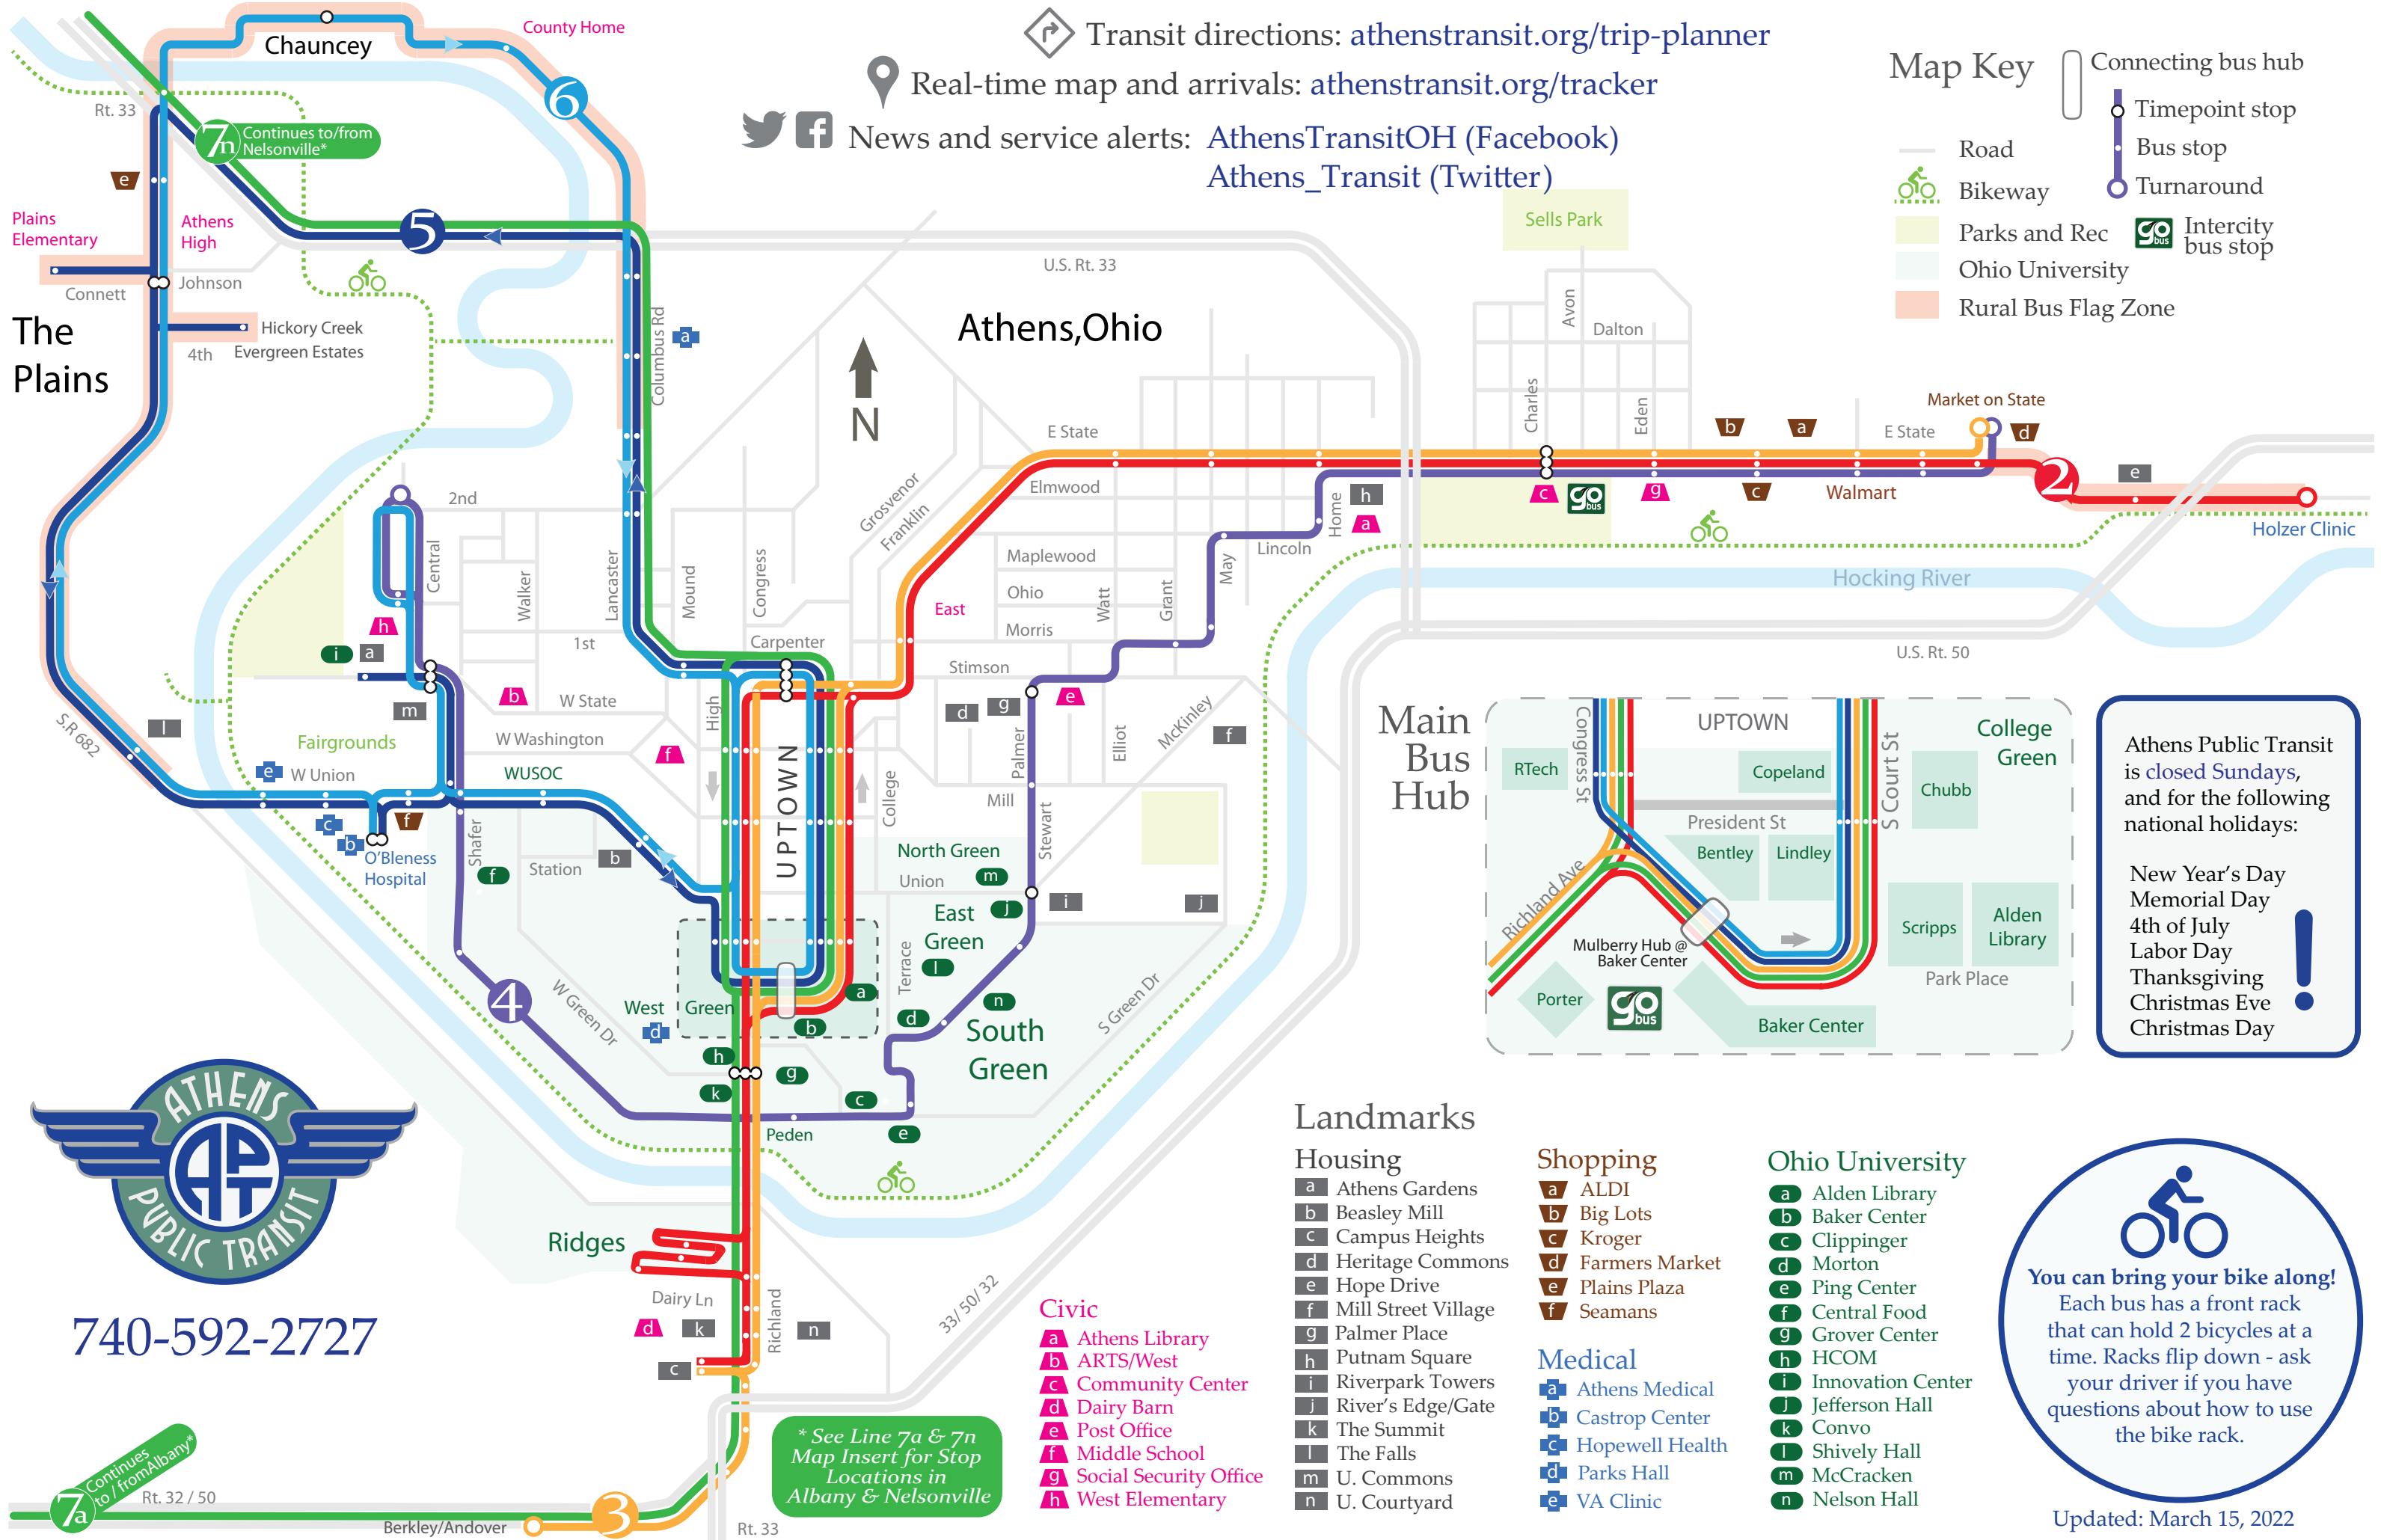

Transit directions: athenstransit.org/trip-planner

Real-time map and arrivals: athenstransit.org/tracker

News and service alerts: [AthensTransitOH \(Facebook\)](https://www.facebook.com/AthensTransitOH)
[Athens_Transit \(Twitter\)](https://twitter.com/Athens_Transit)

Map Key

- Connecting bus hub
- Timepoint stop
- Bus stop
- Turnaround
- Road
- Bikeway
- Parks and Rec
- Ohio University
- Rural Bus Flag Zone
- Intercity bus stop

Main Bus Hub

Athens Public Transit is closed Sundays, and for the following national holidays:

- New Year's Day
- Memorial Day
- 4th of July
- Labor Day
- Thanksgiving
- Christmas Eve
- Christmas Day

740-592-2727

Landmarks

- | | | |
|-----------------------|-------------------|------------------------|
| Housing | Shopping | Ohio University |
| a Athens Gardens | a ALDI | a Alden Library |
| b Beasley Mill | b Big Lots | b Baker Center |
| c Campus Heights | c Kroger | c Clippinger |
| d Heritage Commons | d Farmers Market | d Morton |
| e Hope Drive | e Plains Plaza | e Ping Center |
| f Mill Street Village | f Seamans | f Central Food |
| g Palmer Place | | g Grover Center |
| h Putnam Square | | h HCOM |
| i Riverpark Towers | Medical | i Innovation Center |
| j River's Edge/Gate | a Athens Medical | j Jefferson Hall |
| k The Summit | b Castrop Center | k Convo |
| l The Falls | c Hopewell Health | l Shively Hall |
| m U. Commons | d Parks Hall | m McCracken |
| n U. Courtyard | e VA Clinic | n Nelson Hall |

- Civic**
- a Athens Library
 - b ARTS/West
 - c Community Center
 - d Dairy Barn
 - e Post Office
 - f Middle School
 - g Social Security Office
 - h West Elementary

* See Line 7a & 7n Map Insert for Stop Locations in Albany & Nelsonville