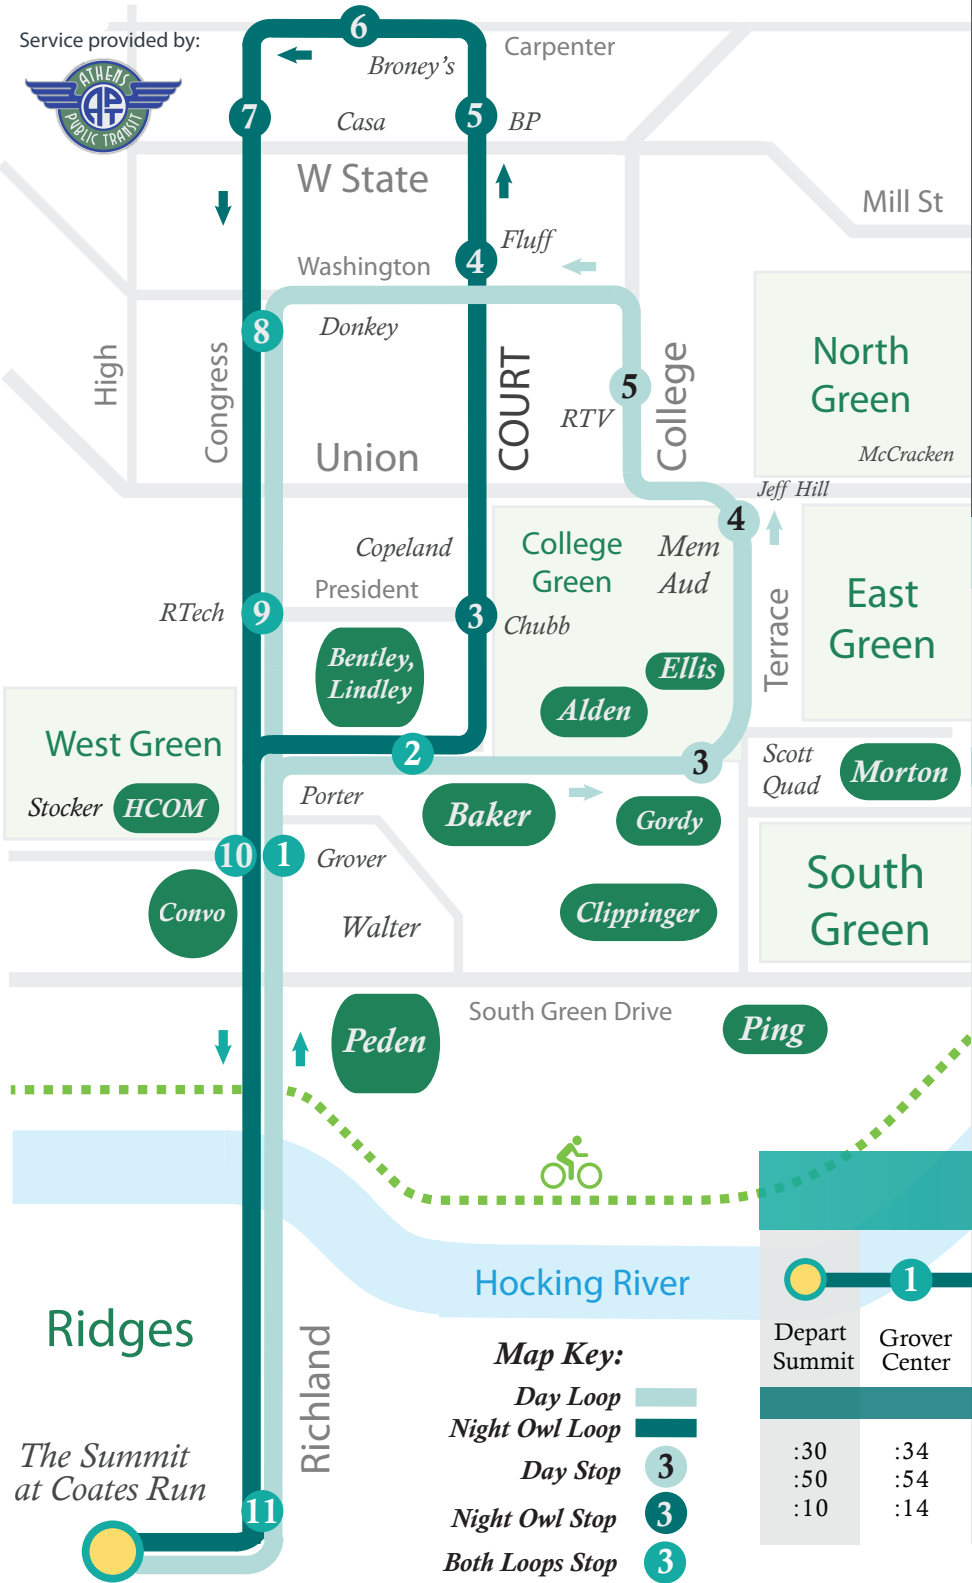

Service provided by:

The Summit at Coates Run

Map Key:

- Day Loop
- Night Owl Loop
- Day Stop
- Night Owl Stop
- Both Loops Stop

THE SUMMIT AT COATES RUN

Express Bus Schedule

2021-22 School Year

Fall Semester Service:
8/23/21 through 12/4/21

Spring Semester Service:
1/10/22 through 4/30/22

See the real-time location of your bus using the DoubleMap app:
athenstransit.org/tracker

Get step-by-step trip directions on Google:
athenstransit.org/trip-planner

Weekday Loop, Mon-Fri, 7:10a - 9:30p

Morning, leaves Summit six times an hour, 7:10a thru 11:00a

:10	:14	:16	:17	:19	:21	:22	:23	:24	:27	:28
:20	:24	:26	:27	:29	:31	:32	:33	:34	:37	:38
:30	:34	:36	:37	:39	:41	:42	:43	:44	:47	:48
:40	:44	:46	:47	:49	:51	:52	:53	:54	:57	:58
:50	:54	:56	:57	:59	:01	:02	:03	:04	:07	:08
:00	:04	:06	:07	:09	:11	:12	:13	:14	:17	:18

DoubleMap real-time bus location and arrivals desktop site is **apcats.doublemap.com** or download for **iOS** or **Android** at **www.athenstransit.org/tracker**.

Transfers are available at the Baker Center Bus Hub. APT City lines go to Walmart, Kroger and a wide variety of other locations. Show your Ohio University ID to the driver and ride any route for free as part of the Bobcat Pass program. APT hours vary per route and run from 6:45am to 9:54pm Monday through Friday and 8:45am to 5:45pm Saturday. APT is closed on Sunday.