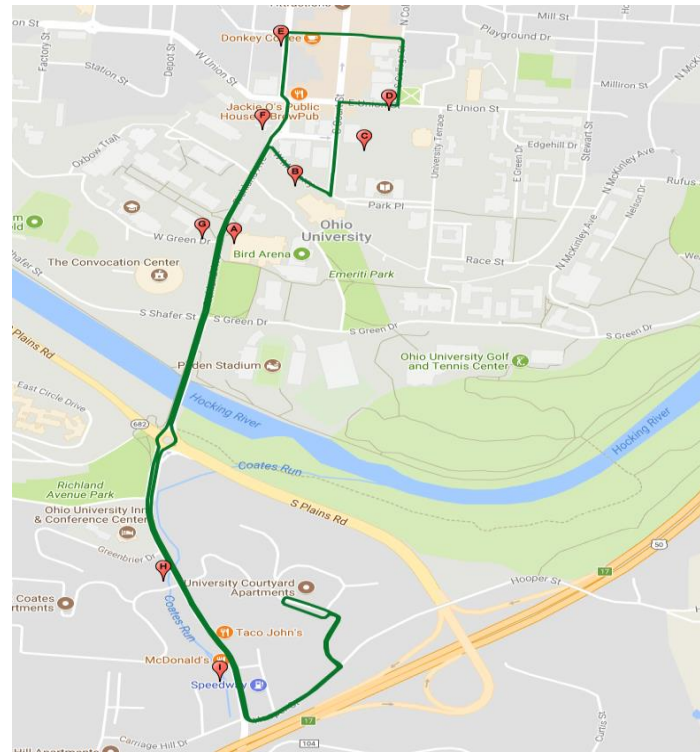

Courtyard Bus

Monday -- Friday 8:30am-1:00pm

First Bus of Day Leaves Courtyard at 8:30 am

Last bus of Day Leaves Courtyard at 12:30pm

| Depart Courtyard | Grover Center | Baker Center | Chubb Hall | Alumni Gateway | Congress/ Washington | Richland/ President | Richland/W est Green Dr | Chase Bank | Arrive Courtyard |
|------------------|---------------|--------------|------------|----------------|----------------------|---------------------|-------------------------|------------|------------------|
| :30 | :35 | :36 | :37 | :38 | :42 | :43 | :44 | :46 | :48 |
| :00 | :05 | :06 | :07 | :08 | :12 | :13 | :14 | :16 | :18 |