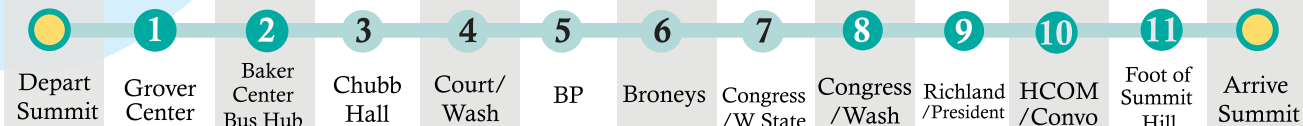

Weekend Night Owl Loop, Fri-Sat, 9:30p-2:30a

Late bus leaves Summit 3 times an hour, 9:30p thru 2:10a

:30	:34	:36	:37	:39	:40	:41	:42	:43	:44	:45	:47	:48
:50	:54	:56	:57	:59	:00	:01	:02	:03	:04	:05	:07	:08
:10	:14	:16	:17	:19	:20	:21	:22	:23	:24	:25	:27	:28